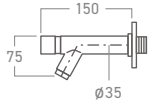

SUS  
Stainless  
Steel

**ELS-9800B**  
Basin Cold Tap

SUS  
Stainless  
Steel

**ELS-9818B**  
Basin Cold Tap

**EL-SS73WDA**  
Self-closing Basin Cold Tap

**EL-SS76BDA**  
Self-closing Basin Cold Tap

**EL-SS78BDA**  
Self-closing Basin Cold Tap