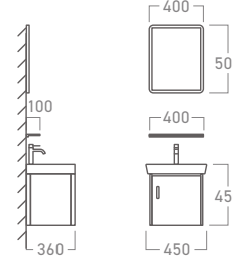

INCLUDES

- Wall-Mounted Mirror & Wall Shelf
- Stainless Steel Cold Tap
- Strong Ceramic Basin
- Brass Pop-Up Waste
- Single Door Cabinet