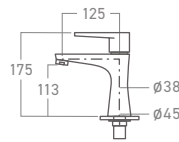

ELS-B7000M
Mixer Tap