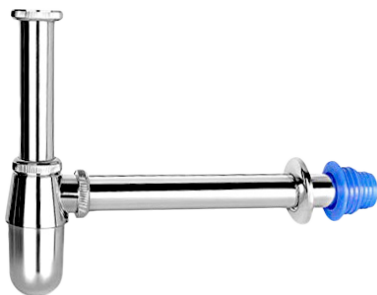

**WB-3235B**  
Wall Hung Wash Basin

**ELS-723POP**  
Pop-Up Waste for Basin With / Without  
Overflow (32mm), Brass

**ELS-725POP**  
Pop-Up Waste for Basin With / Without  
Overflow (32mm), Brass

**S-609**  
Zinc Alloy Chromed Bottle Trap with  
Stainless Steel Pipe