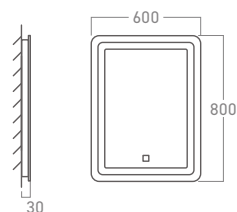

FEATURES

- Backlit & Frosted LED Illumination
- Modern Rimless or Frameless Design
- High-Definition Mirror