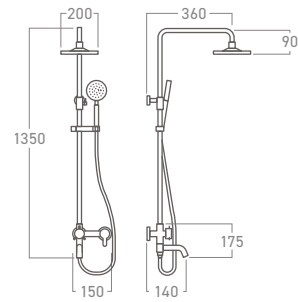

– Frank Lloyd Wright

-  Stainless Steel
-  Hot & Cold Water Mixer
-  Premium-Grade & Heavy-Duty
-  Rain Shower, Hand Shower & Bath Outlet

**EL-SS23Q**  
3-Way Shower Post  
Rain, Hand & Bath Shower Mixer

-  Stainless Steel
-  Hot & Cold Water Mixer
-  Premium-Grade & Heavy-Duty
-  Rain Shower, Hand Shower & Bath Outlet

**EL-SS20R**  
3-Way Shower Post  
Rain, Hand & Bath Shower Mixer

  
Hot & Cold  
Water Mixer