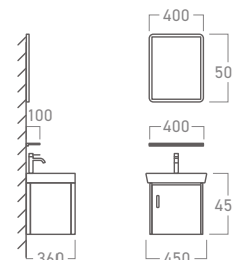

INCLUDES

- Wall-Mounted Mirror & Wall Shelf
- Stainless Steel Cold Tap
- Strong Ceramic Basin
- Brass Pop-Up Waste
- Single Door Cabinet