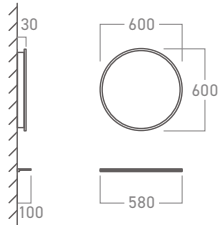

MAFR6060-BLK

Round Black Aluminium Framed Mirror with Shelf