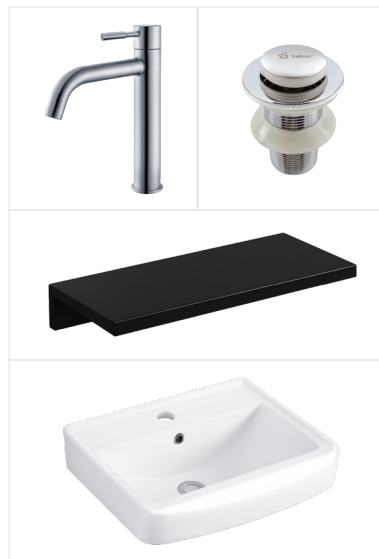

**EC-6047BLK**

Black Bathroom Cabinet Set with Mirror and Accessories

**INCLUDES**

- Wall-Mounted Mirror with 2 Shelves
- Stainless Steel Cold Tap
- Strong Ceramic Basin
- Brass Pop-Up Waste
- Double Door Cabinet

**EC-4036WH**

White Bathroom Cabinet Set with Mirror, Wall Shelf & Accessories

**INCLUDES**

- Wall-Mounted Mirror & Wall Shelf
- Stainless Steel Cold Tap
- Strong Ceramic Basin
- Brass Pop-Up Waste
- Single Door Cabinet

**EC-4036GR**

Grey Bathroom Cabinet Set with Mirror, Wall Shelf & Accessories

**INCLUDES**

- Wall-Mounted Mirror & Wall Shelf
- Stainless Steel Cold Tap
- Strong Ceramic Basin
- Brass Pop-Up Waste
- Single Door Cabinet