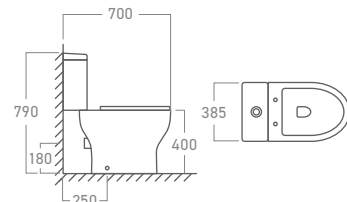

A-mark Product Certification Mark

Anqas Certification

**WC-2046S**  
Two-Piece Washdown  
Water Closet

**FEATURES**

- Rimless Design for Easy Cleaning
- Fully Glazed Surface with Stain Resistance and Anti-Bacterial Coating
- 185 mm S-trap or P-trap roughing-in