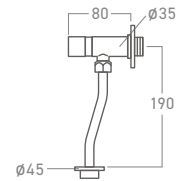

EL-SS80UF

Self-closing Urinal Flush Valve