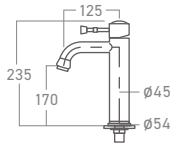

ELS-388FBM
Mixer Tap (Brass)