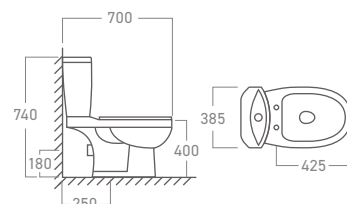

A-mark Product Certification Mark

Anqas Certification

**WC-2020S**  
Two-Piece Washdown  
Water Closet

**FEATURES**

- Rimless Design for Easy Cleaning
- Fully Glazed Surface with Stain Resistance and Anti-Bacterial Coating
- 185 mm S-trap or P-trap roughing-in