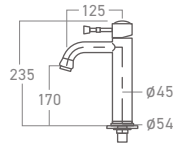

Hot & Cold  
Water Mixer

**ELS-388FBM**  
Mixer Tap (Brass)

Hot & Cold  
Water Mixer

**ELS-399KBM**  
Mixer Tap (Brass)

SUS  
Stainless  
Steel

Hot & Cold  
Water Mixer

**EL-SS6008**  
Mixer Tap

SUS  
Stainless  
Steel