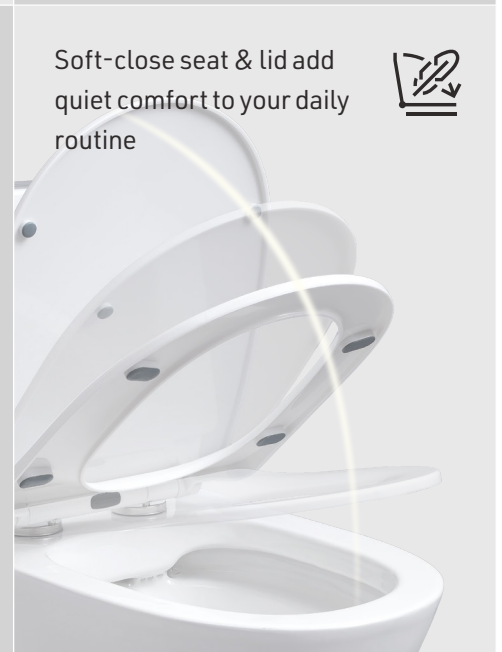

Soft-close seat & lid add quiet comfort to your daily routine