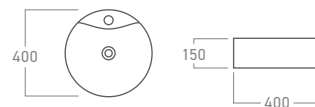

WB-6207A
Counter Top Wash Basin