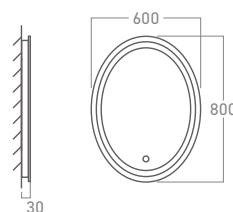

Rimless or Frameless Design

Premium Frosted LED Illumination

Crystal Clear HD Reflection

Luxury Backlit Glow