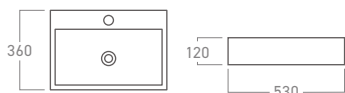

WB-6060A
Counter Top Wash Basin