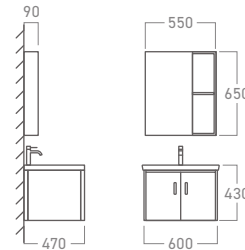

INCLUDES

- Wall-Mounted Mirror with 2 Shelves
- Stainless Steel Cold Tap
- Strong Ceramic Basin
- Brass Pop-Up Waste
- Double Door Cabinet