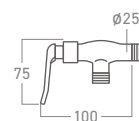

SUS  
Stainless Steel

**EL-SS909AV-BLK**  
Angle Valve (Black)

SUS  
Stainless Steel

**EL-SS9018AV**  
Angle Valve

SUS  
Stainless Steel

**EL-SS905AV**  
2-Way Angle Valve

**ELS-808AV**  
Angle Valve

**ELC-707AV**  
Handle Angle Valve