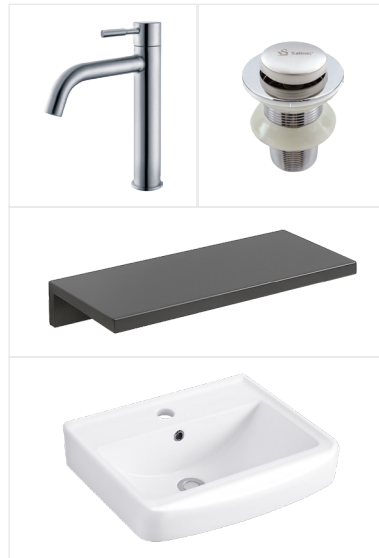

**S-610**  
Basin Fixing Screws for Ceramic Basins

**EC-6047WH**

White Bathroom Cabinet Set with Mirror and Accessories

**INCLUDES**

- Wall-Mounted Mirror with 2 Shelves
- Stainless Steel Cold Tap
- Strong Ceramic Basin
- Brass Pop-Up Waste
- Double Door Cabinet

**EC-6047GR**

Grey Bathroom Cabinet Set with Mirror and Accessories

**INCLUDES**

- Wall-Mounted Mirror with 2 Shelves
- Stainless Steel Cold Tap
- Strong Ceramic Basin
- Brass Pop-Up Waste
- Double Door Cabinet

**EC-6047BLK**

Black Bathroom Cabinet Set with Mirror and Accessories

**INCLUDES**

- Wall-Mounted Mirror with 2 Shelves
- Stainless Steel Cold Tap
- Strong Ceramic Basin
- Brass Pop-Up Waste
- Double Door Cabinet

**EC-4036WH**

White Bathroom Cabinet Set with Mirror, Wall Shelf & Accessories

**INCLUDES**

- Wall-Mounted Mirror & Wall Shelf
- Stainless Steel Cold Tap
- Strong Ceramic Basin
- Brass Pop-Up Waste
- Single Door Cabinet