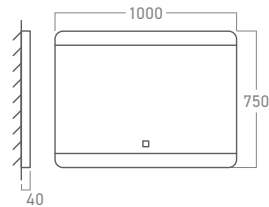

FEATURES

- Stainless Steel Frame
- Frosted LED Illumination
- High-Definition Mirror