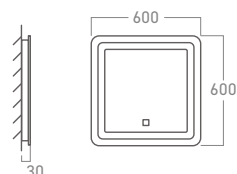

**FEATURES**

- Backlit & Frosted LED Illumination
- Modern Rimless or Frameless Design
- High-Definition Mirror

**M1014**

Square LED Mirror with Frosted Illumination

**FEATURES**

- Backlit & Frosted LED Illumination
- Modern Rimless or Frameless Design
- High-Definition Mirror