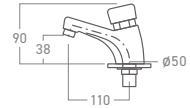

SUS  
Stainless  
Steel

**ELS-9800B**  
Basin Cold Tap

SUS  
Stainless  
Steel

**ELS-9818B**  
Basin Cold Tap

**EL-SS73WDA**  
Self-closing Basin Cold Tap

**EL-SS76BDA**  
Self-closing Basin Cold Tap

**EL-SS78BDA**  
Self-closing Basin Cold Tap