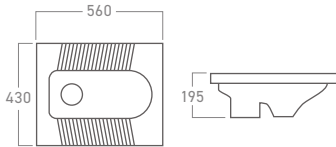

SP-356S

Squatting Pan