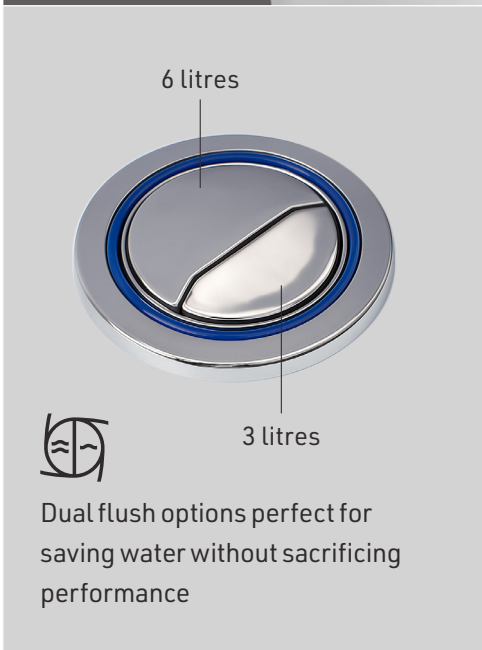

Dual flush options perfect for saving water without sacrificing performance

Certified by CIDB Malaysia-compliant and Anqas under ISO 17067:2013. Built to meet international quality standards.

CIDB
Malaysia

SPAN
Suruhanjaya
Perkhidmatan
Air Negara

A-mark Product
Certification
Mark

Anqas
Certification