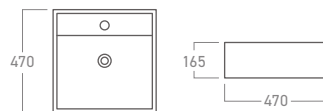

WB-6090A
Counter Top Wash Basin