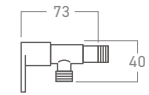

SUS  
Stainless Steel

**EL-SS909AV-BLK**  
Angle Valve (Black)

SUS  
Stainless Steel

**EL-SS9018AV**  
Angle Valve

SUS  
Stainless Steel

**EL-SS905AV**  
2-Way Angle Valve

**ELS-808AV**  
Angle Valve

**ELC-707AV**  
Handle Angle Valve