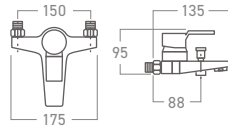

ELS-B5500M
Bath & Shower Mixer
Solid Brass with Chrome Finish