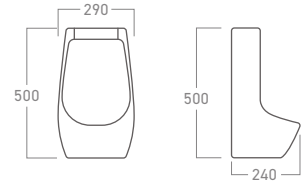

WC-8216U

Wall Hung Urinal