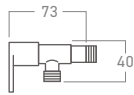

  
Hot & Cold  
Water Mixer

**ELS-B8300M**  
Concealed Shower Mixer  
Solid Brass with Chrome Finish

SUS  
Stainless Steel

**EL-SS909AV**  
Angle Valve (Silver)

SUS  
Stainless Steel

**EL-SS909AV-GM**  
Angle Valve (Grey)