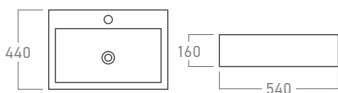

WB-6080A
Semi-Recessed Wash Basin