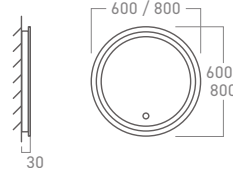

**M1001-6060**

Round LED Mirror with Frosted Illumination (Ø600mm)

**M1001-8080**

Round LED Mirror with Frosted Illumination (Ø800mm)

**FEATURES**

- Backlit & Frosted LED Illumination
- Modern Rimless or Frameless Design
- High-Definition Mirror