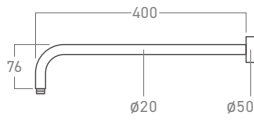

ELS-8012SA
Shower Arm