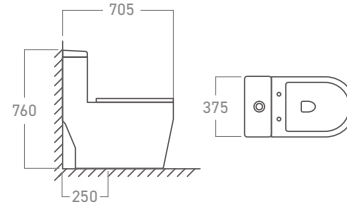

CIDB  
Malaysia

SPAN  
Suruhanjaya  
Perkhidmatan  
Air Negara

A-mark Product  
Certification  
Mark

Anqas  
Certification

**WC-1897D**  
One-Piece Washdown  
Water Closet

**FEATURES**

- Rimless Design for Easy Cleaning
- Fully Glazed Surface with Stain Resistance and Anti-Bacterial Coating
- 185 mm S-trap or P-trap roughing-in