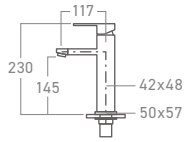

EL-SS6005
Mixer Tap