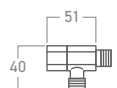

SUS  
Stainless Steel

**EL-SS909AV-BLK**  
Angle Valve (Black)

SUS  
Stainless Steel

**EL-SS9018AV**  
Angle Valve

SUS  
Stainless Steel

**EL-SS905AV**  
2-Way Angle Valve

**ELS-808AV**  
Angle Valve

**ELC-707AV**  
Handle Angle Valve