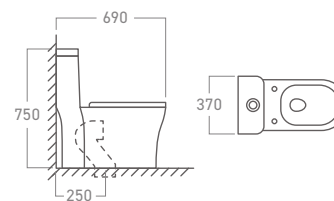

Anti-Bacterial Coating

Soft Close Noise Free

Dual Flush 3 or 6 litres

500KG Durable High Load Capacity

CIDB Malaysia

SPAN Suruhanjaya Perkhidmatan Air Negara

A-mark Product Certification Mark

Anqas Certification