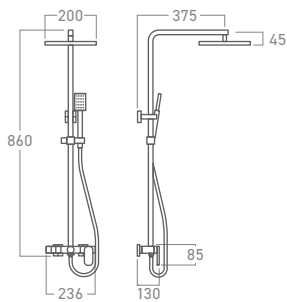

EL-SS23Q
3-Way Shower Post
Rain, Hand & Bath Shower Mixer