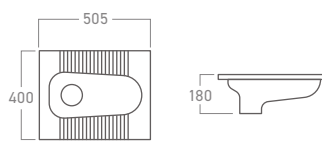

SP-355

Squatting Pan