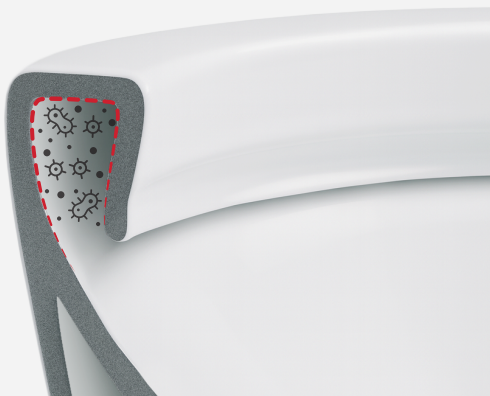

# No Rim. No Hidden Grime. Just Effortless Hygiene.

Traditional toilet rims collect bacteria and grime over time.

Satīnēl's rimless design removes hidden corners, making every flush cleaner, more hygienic, and easy to maintain, so your toilet stays fresh with less effort.