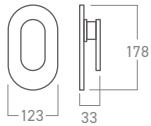

ELS-B8000M
Concealed Shower Mixer
Solid Brass with Chrome Finish