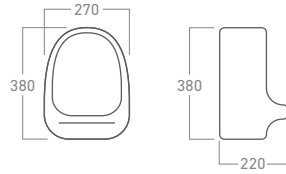

WC-8215U

Wall Hung Urinal