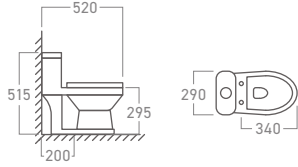

A-mark Product Certification Mark

Anqas Certification

Anti-Bacterial Coating

Dual Flush  
3 or 6 litres

**WC-007K**

Kids Size Water Closet  
S-Trap Roughing-In

Anti-Bacterial Coating

**WC-8215U**