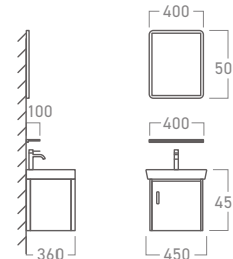

INCLUDES

- Wall-Mounted Mirror & Wall Shelf
- Stainless Steel Cold Tap
- Strong Ceramic Basin
- Brass Pop-Up Waste
- Single Door Cabinet