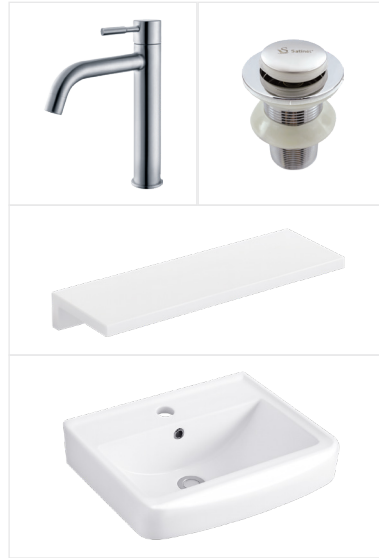

**WB-3235B**  
Wall Hung Wash Basin

**ELS-723POP**  
Pop-Up Waste for Basin With / Without  
Overflow (32mm), Brass

**ELS-725POP**  
Pop-Up Waste for Basin With / Without  
Overflow (32mm), Brass

**S-609**  
Zinc Alloy Chromed Bottle Trap with  
Stainless Steel Pipe

**S-610**  
Basin Fixing Screws for Ceramic Basins

**EC-6047WH**

White Bathroom Cabinet Set with Mirror and Accessories

**INCLUDES**

- Wall-Mounted Mirror with 2 Shelves
- Stainless Steel Cold Tap
- Strong Ceramic Basin
- Brass Pop-Up Waste
- Double Door Cabinet

**EC-6047GR**

Grey Bathroom Cabinet Set with Mirror and Accessories

**INCLUDES**

- Wall-Mounted Mirror with 2 Shelves
- Stainless Steel Cold Tap
- Strong Ceramic Basin
- Brass Pop-Up Waste
- Double Door Cabinet

**EC-6047BLK**

Black Bathroom Cabinet Set with Mirror and Accessories

**INCLUDES**

- Wall-Mounted Mirror with 2 Shelves
- Stainless Steel Cold Tap
- Strong Ceramic Basin
- Brass Pop-Up Waste
- Double Door Cabinet