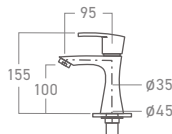

ELS-9983B
Basin Cold Tap