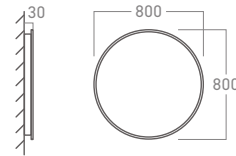

MAFR8080-BLK

Round Black Aluminium Framed Mirror