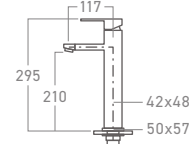

Hot & Cold  
Water Mixer

**ELS-388FBM**  
Mixer Tap (Brass)

Hot & Cold  
Water Mixer

**ELS-399KBM**  
Mixer Tap (Brass)

SUS  
Stainless  
Steel

Hot & Cold  
Water Mixer

**EL-SS6008**  
Mixer Tap

SUS  
Stainless  
Steel