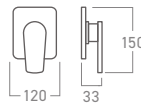

ELS-B8300M
Concealed Shower Mixer
Solid Brass with Chrome Finish