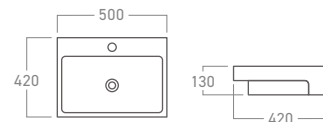

WB-6085A
Semi-Recessed Wash Basin