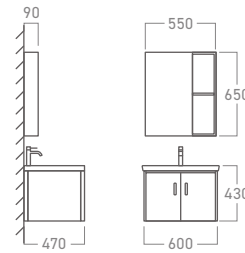

**S-610**  
Basin Fixing Screws for Ceramic Basins

**EC-6047WH**

White Bathroom Cabinet Set with Mirror and Accessories

**INCLUDES**

- Wall-Mounted Mirror with 2 Shelves
- Stainless Steel Cold Tap
- Strong Ceramic Basin
- Brass Pop-Up Waste
- Double Door Cabinet