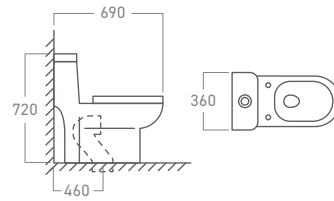

Rimless Design

Soft Close Noise Free

Dual Flush 3 or 6 litres

Anti-Bacterial Coating

Easy Cleaning

500KG Durable High Load Capacity

CIDB Malaysia

SPAN Suruhanjaya Perkhidmatan Air Negara