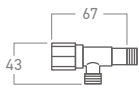

EL-SS9018AV
Angle Valve