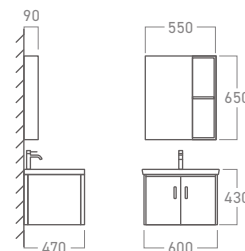

INCLUDES

- Wall-Mounted Mirror with 2 Shelves
- Stainless Steel Cold Tap
- Strong Ceramic Basin
- Brass Pop-Up Waste
- Double Door Cabinet