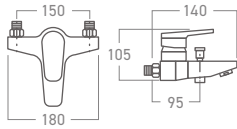

ELS-B5000M
Bath & Shower Mixer
Solid Brass with Chrome Finish