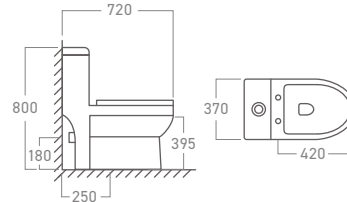

**WC-1098WD**  
One-Piece Washdown  
Water Closet

**FEATURES**

- Rimless Design for Easy Cleaning
- Fully Glazed Surface with Stain Resistance and Anti-Bacterial Coating
- 185 mm S-trap or P-trap roughing-in