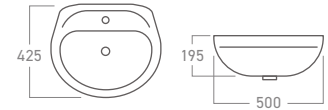

WB-3333B
Wall Hung Wash Basin