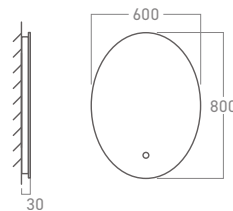

Rimless or Frameless Design

Crystal Clear HD Reflection

Luxury Backlit Glow