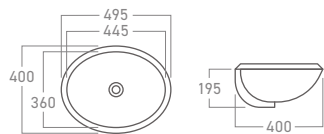

WB-6060A
Counter Top Wash Basin

WB-6080A
Semi-Recessed Wash Basin

WB-6085A
Semi-Recessed Wash Basin

WB-6210A
Counter Top Wash Basin

WB-6240A
Counter Top Wash Basin