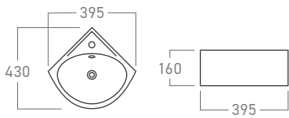

WB-3234B
Wall Hung Wash Basin