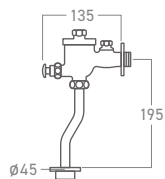

**SP-355**

Squatting Pan

Stainless Steel

**EL-SS80UF**

Self-closing Urinal Flush Valve

**EL-SS82UF**

Self-closing Urinal Flush Valve  
(Brass Chromed)

Soft Close Noise Free