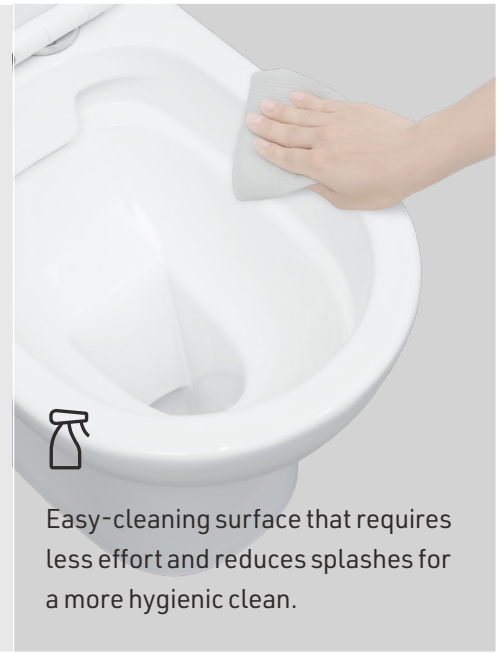

# No Rim. No Hidden Grime. Just Effortless Hygiene.

Traditional toilet rims collect bacteria and grime over time.

Satīnēl's rimless design removes hidden corners, making every flush cleaner, more hygienic, and easy to maintain, so your toilet stays fresh with less effort.

Satinél's rimless toilet features 360° flushing that reaches every corner of the bowl. Its full-coverage design clears waste cleanly and efficiently, minimising build-up and delivering a consistently thorough rinse from every angle.