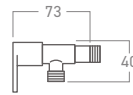

  
Hot & Cold  
Water Mixer

**ELS-B8300M**  
Concealed Shower Mixer  
Solid Brass with Chrome Finish

SUS  
Stainless Steel

**EL-SS909AV**  
Angle Valve (Silver)

SUS  
Stainless Steel

**EL-SS909AV-GM**  
Angle Valve (Grey)