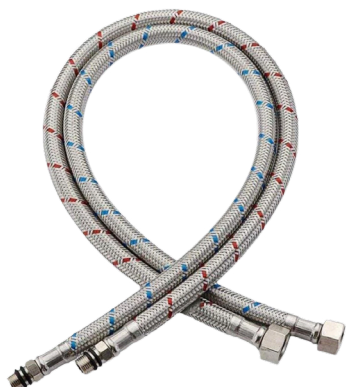

S-606
Hot & Cold Water Flexible Hose

S-101
Brass Faucet Valve

“ Does innovation really help break the taboo? The answer is ‘Yes.’ ”

– Miki Agrawai