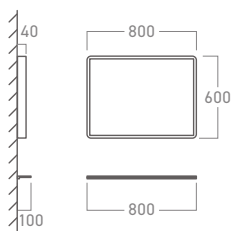

MAFS8060

Rectangular Black Aluminium Framed Mirror with Shelf