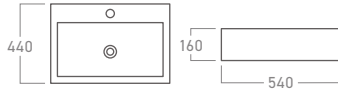

Soft Close Noise Free

Premium-Grade & Heavy-Duty

Universal WC Hinge

Integrated Dual-Use Manual Bidet

480 360 280 210 280

**TSC-606**  
Built-in Manual Bidet Toilet Seat Cover

**WB-6060A**  
Counter Top Wash Basin