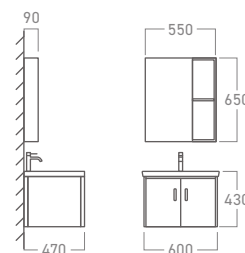

INCLUDES

- Wall-Mounted Mirror with 2 Shelves
- Stainless Steel Cold Tap
- Strong Ceramic Basin
- Brass Pop-Up Waste
- Double Door Cabinet