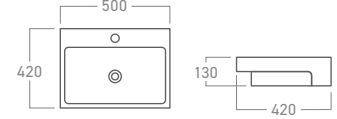

WB-6085A
Semi-Recessed Wash Basin