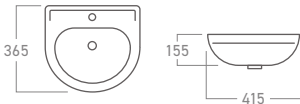

WB-3235B
Wall Hung Wash Basin