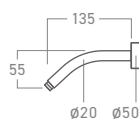

ELS-8010SA
Shower Arm