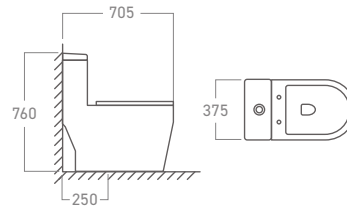

Rimless Design

Soft Close Noise Free

Dual Flush 3 or 6 litres

Anti-Bacterial Coating

Easy Cleaning

500KG Durable High Load Capacity

CIDB Malaysia

SPAN Suruhanjaya Perkhidmatan Air Negara

A-mark Product Certification Mark

Anqas Certification