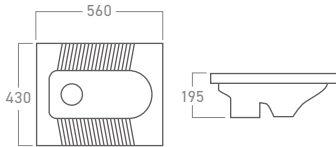

SP-356S

Squatting Pan