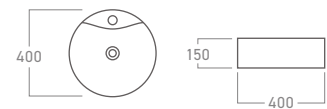

WB-6207A
Counter Top Wash Basin