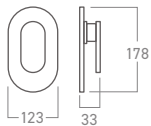

ELS-B8000M
Concealed Shower Mixer
Solid Brass with Chrome Finish