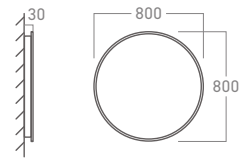

MAFR8080-BLK

Round Black Aluminium Framed Mirror