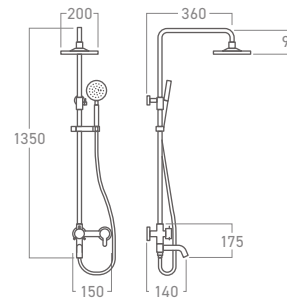

– Frank Lloyd Wright

-  Stainless Steel
-  Hot & Cold Water Mixer
-  Premium-Grade & Heavy-Duty
-  Rain Shower, Hand Shower & Bath Outlet

**EL-SS23Q**  
3-Way Shower Post  
Rain, Hand & Bath Shower Mixer

-  Stainless Steel
-  Hot & Cold Water Mixer
-  Premium-Grade & Heavy-Duty
-  Rain Shower, Hand Shower & Bath Outlet

**EL-SS20R**  
3-Way Shower Post  
Rain, Hand & Bath Shower Mixer

Hot & Cold  
Water Mixer