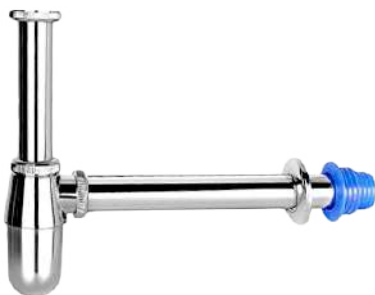

**ELS-723POP**  
Pop-Up Waste for Basin With / Without  
Overflow (32mm), Brass

**ELS-725POP**  
Pop-Up Waste for Basin With / Without  
Overflow (32mm), Brass

**S-609**  
Zinc Alloy Chromed Bottle Trap with  
Stainless Steel Pipe