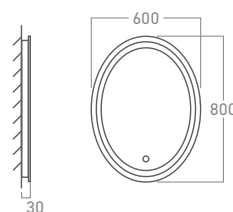

Rimless or Frameless Design

Premium Frosted LED Illumination

Crystal Clear HD Reflection

Luxury Backlit Glow