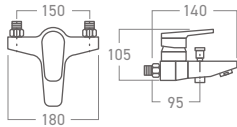

ELS-B5000
Bath & Shower Mixer
Solid Brass with Chrome Finish