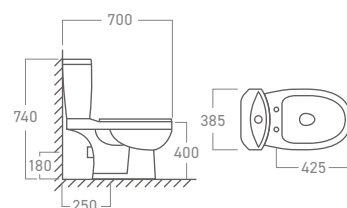

A-mark Product Certification Mark

Anqas Certification

**WC-2020S**  
Two-Piece Washdown  
Water Closet

**FEATURES**

- Rimless Design for Easy Cleaning
- Fully Glazed Surface with Stain Resistance and Anti-Bacterial Coating
- 185 mm S-trap or P-trap roughing-in