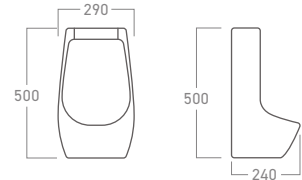

WC-8216U

Wall Hung Urinal