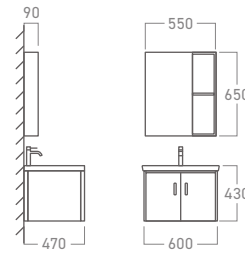

**S-610**  
Basin Fixing Screws for Ceramic Basins

**EC-6047WH**

White Bathroom Cabinet Set with Mirror and Accessories

**INCLUDES**

- Wall-Mounted Mirror with 2 Shelves
- Stainless Steel Cold Tap
- Strong Ceramic Basin
- Brass Pop-Up Waste
- Double Door Cabinet