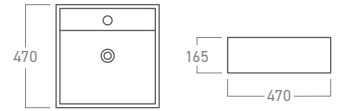

**WB-6080A**  
Semi-Recessed Wash Basin

**WB-6085A**  
Semi-Recessed Wash Basin

**WB-6210A**  
Counter Top Wash Basin

**WB-6240A**  
Counter Top Wash Basin

**WB-6090A**  
Counter Top Wash Basin

**WB-3003B**  
Under Counter Wash Basin