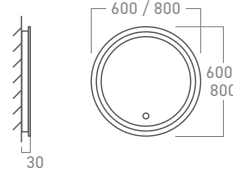

**M1001-6060**

Round LED Mirror with Frosted Illumination (Ø600mm)

**M1001-8080**

Round LED Mirror with Frosted Illumination (Ø800mm)

**FEATURES**

- Backlit & Frosted LED Illumination
- Modern Rimless or Frameless Design
- High-Definition Mirror