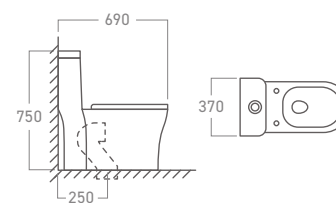

Anti-Bacterial Coating

Soft Close Noise Free

Dual Flush 3 or 6 litres

500KG Durable High Load Capacity

CIDB Malaysia

SPAN Suruhanjaya Perkhidmatan Air Negara

A-mark Product Certification Mark

Anqas Certification