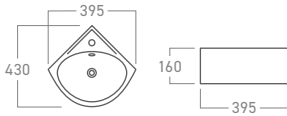

WB-3234B
Wall Hung Wash Basin