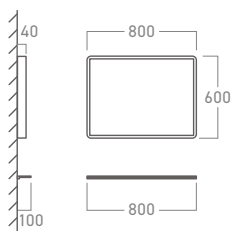

MAFS8060

Rectangular Black Aluminium Framed Mirror with Shelf