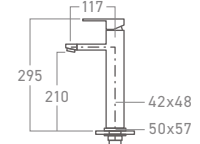

EL-SS6008
Mixer Tap