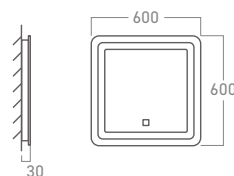

**FEATURES**

- Backlit & Frosted LED Illumination
- Modern Rimless or Frameless Design
- High-Definition Mirror

**M1014**

Square LED Mirror with Frosted Illumination

**FEATURES**

- Backlit & Frosted LED Illumination
- Modern Rimless or Frameless Design
- High-Definition Mirror