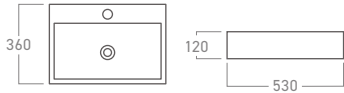

Soft Close Noise Free

Premium-Grade & Heavy-Duty

Universal WC Hinge

Integrated Dual-Use Manual Bidet

480 360 280 210 280

**TSC-606**  
Built-in Manual Bidet Toilet Seat Cover

**WB-6060A**  
Counter Top Wash Basin