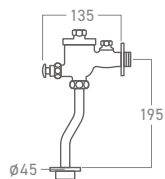

**SP-355**

Squatting Pan

SUS  
Stainless Steel

**EL-SS80UF**

Self-closing Urinal Flush Valve

**EL-SS82UF**

Self-closing Urinal Flush Valve  
(Brass Chromed)

Soft Close Noise Free