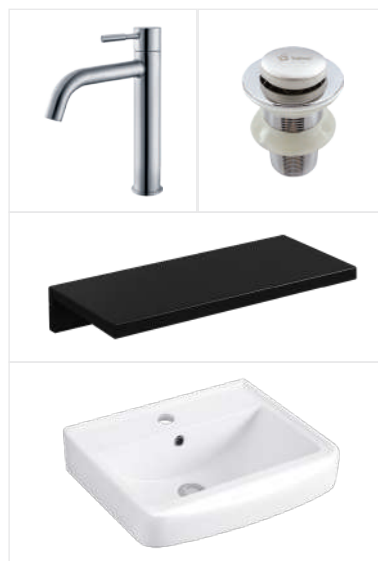

**EC-6047BLK**

Black Bathroom Cabinet Set with Mirror and Accessories

**INCLUDES**

- Wall-Mounted Mirror with 2 Shelves
- Stainless Steel Cold Tap
- Strong Ceramic Basin
- Brass Pop-Up Waste
- Double Door Cabinet

**EC-4036WH**

White Bathroom Cabinet Set with Mirror, Wall Shelf & Accessories

**INCLUDES**

- Wall-Mounted Mirror & Wall Shelf
- Stainless Steel Cold Tap
- Strong Ceramic Basin
- Brass Pop-Up Waste
- Single Door Cabinet

**EC-4036GR**

Grey Bathroom Cabinet Set with Mirror, Wall Shelf & Accessories

**INCLUDES**

- Wall-Mounted Mirror & Wall Shelf
- Stainless Steel Cold Tap
- Strong Ceramic Basin
- Brass Pop-Up Waste
- Single Door Cabinet