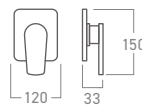

ELS-B8300M
Concealed Shower Mixer
Solid Brass with Chrome Finish