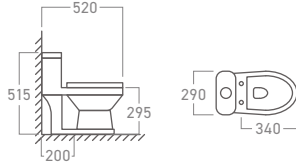

A-mark Product Certification Mark

Anqas Certification

Anti-Bacterial Coating

Dual Flush  
3 or 6 litres

**WC-007K**

Kids Size Water Closet  
S-Trap Roughing-In

Anti-Bacterial Coating

**WC-8215U**