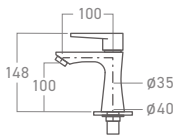

SUS  
Stainless  
Steel

**ELS-9800B**  
Basin Cold Tap

SUS  
Stainless  
Steel

**ELS-9818B**  
Basin Cold Tap

**EL-SS73WDA**  
Self-closing Basin Cold Tap

**EL-SS76BDA**  
Self-closing Basin Cold Tap

**EL-SS78BDA**  
Self-closing Basin Cold Tap