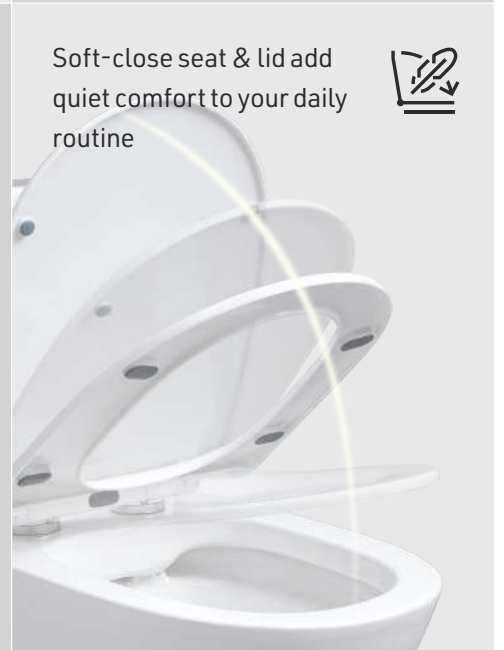

Soft-close seat & lid add quiet comfort to your daily routine