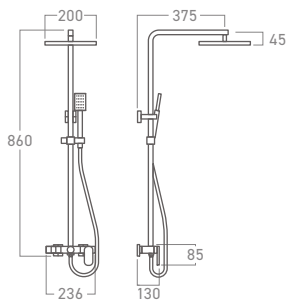

EL-SS23Q
3-Way Shower Post
Rain, Hand & Bath Shower Mixer