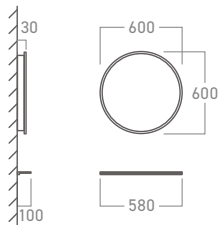

MAFR6060-BLK

Round Black Aluminium Framed Mirror with Shelf