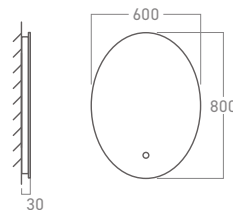

Rimless or Frameless Design

Crystal Clear HD Reflection

Luxury Backlit Glow