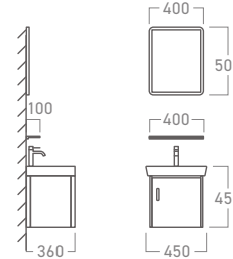

INCLUDES

- Wall-Mounted Mirror & Wall Shelf
- Stainless Steel Cold Tap
- Strong Ceramic Basin
- Brass Pop-Up Waste
- Single Door Cabinet