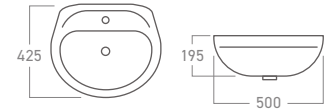

WB-3333B
Wall Hung Wash Basin