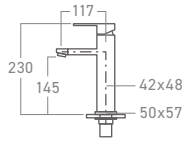

EL-SS6005
Mixer Tap