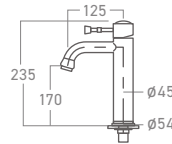

Hot & Cold  
Water Mixer

**ELS-388FBM**  
Mixer Tap (Brass)

Hot & Cold  
Water Mixer

**ELS-399KBM**  
Mixer Tap (Brass)

SUS  
Stainless  
Steel

Hot & Cold  
Water Mixer

**EL-SS6008**  
Mixer Tap

SUS  
Stainless  
Steel