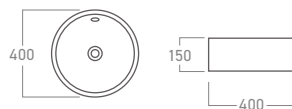

**WB-6080A**  
Semi-Recessed Wash Basin

**WB-6085A**  
Semi-Recessed Wash Basin

**WB-6210A**  
Counter Top Wash Basin

**WB-6240A**  
Counter Top Wash Basin

**WB-6090A**  
Counter Top Wash Basin

**WB-3003B**  
Under Counter Wash Basin