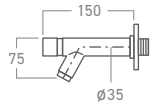

SUS  
Stainless  
Steel

**ELS-9800B**  
Basin Cold Tap

SUS  
Stainless  
Steel

**ELS-9818B**  
Basin Cold Tap

**EL-SS73WDA**  
Self-closing Basin Cold Tap

**EL-SS76BDA**  
Self-closing Basin Cold Tap

**EL-SS78BDA**  
Self-closing Basin Cold Tap