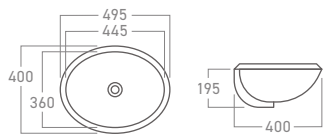

**WB-6080A**  
Semi-Recessed Wash Basin

**WB-6085A**  
Semi-Recessed Wash Basin

**WB-6210A**  
Counter Top Wash Basin

**WB-6240A**  
Counter Top Wash Basin

**WB-6090A**  
Counter Top Wash Basin

**WB-3003B**  
Under Counter Wash Basin