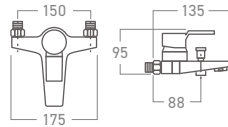

ELS-B5500M
Bath & Shower Mixer
Solid Brass with Chrome Finish