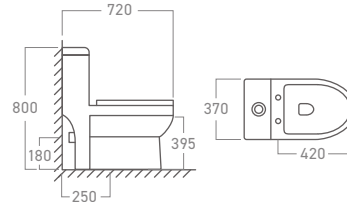

**WC-1098WD**  
One-Piece Washdown  
Water Closet

**FEATURES**

- Rimless Design for Easy Cleaning
- Fully Glazed Surface with Stain Resistance and Anti-Bacterial Coating
- 185 mm S-trap or P-trap roughing-in