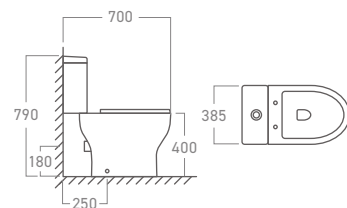

A-mark Product Certification Mark

Anqas Certification

**WC-2046S**  
Two-Piece Washdown  
Water Closet

**FEATURES**

- Rimless Design for Easy Cleaning
- Fully Glazed Surface with Stain Resistance and Anti-Bacterial Coating
- 185 mm S-trap or P-trap roughing-in