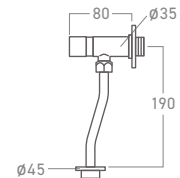

EL-SS80UF

Self-closing Urinal Flush Valve