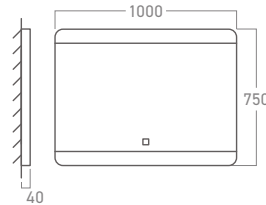

FEATURES

- Stainless Steel Frame
- Frosted LED Illumination
- High-Definition Mirror