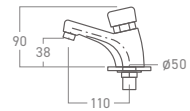

SUS  
Stainless  
Steel

**ELS-9800B**  
Basin Cold Tap

SUS  
Stainless  
Steel

**ELS-9818B**  
Basin Cold Tap

**EL-SS73WDA**  
Self-closing Basin Cold Tap

**EL-SS76BDA**  
Self-closing Basin Cold Tap

**EL-SS78BDA**  
Self-closing Basin Cold Tap