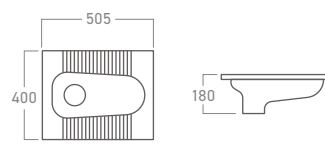

SP-355

Squatting Pan