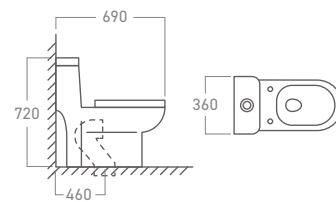

Rimless Design

Soft Close Noise Free

Dual Flush 3 or 6 litres

Anti-Bacterial Coating

Easy Cleaning

500KG Durable High Load Capacity

CIDB Malaysia

SPAN Suruhanjaya Perkhidmatan Air Negara