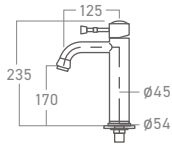

Hot & Cold  
Water Mixer

**ELS-388FBM**  
Mixer Tap (Brass)

Hot & Cold  
Water Mixer

**ELS-399KBM**  
Mixer Tap (Brass)

SUS  
Stainless  
Steel

Hot & Cold  
Water Mixer

**EL-SS6008**  
Mixer Tap

SUS  
Stainless  
Steel