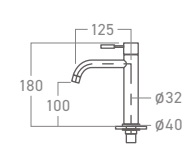

SUS  
Stainless  
Steel

**ELS-9800B**  
Basin Cold Tap

SUS  
Stainless  
Steel

**ELS-9818B**  
Basin Cold Tap

**EL-SS73WDA**  
Self-closing Basin Cold Tap

**EL-SS76BDA**  
Self-closing Basin Cold Tap

**EL-SS78BDA**  
Self-closing Basin Cold Tap