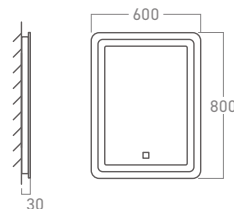

FEATURES

- Backlit & Frosted LED Illumination
- Modern Rimless or Frameless Design
- High-Definition Mirror