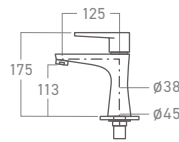

ELS-B7000M
Mixer Tap