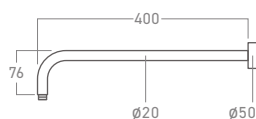

ELS-8012SA
Shower Arm