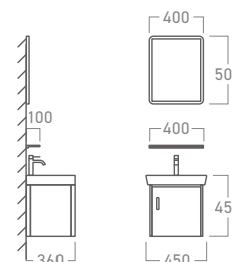

INCLUDES

- Wall-Mounted Mirror & Wall Shelf
- Stainless Steel Cold Tap
- Strong Ceramic Basin
- Brass Pop-Up Waste
- Single Door Cabinet