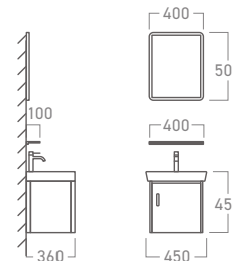

INCLUDES

- Wall-Mounted Mirror & Wall Shelf
- Stainless Steel Cold Tap
- Strong Ceramic Basin
- Brass Pop-Up Waste
- Single Door Cabinet