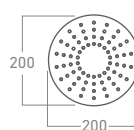

**ELS-7111**  
Floor Trap Grating

**ELS-8012SA**  
Shower Arm

**ELS-8010SA**  
Shower Arm

**ELS-8005SH**  
ABS Shower Head

**ELS-8004SH**  
ABS Shower Head

**ELS-8003SH**  
ABS Shower Head

**ELS-8002SH**  
ABS Shower Head