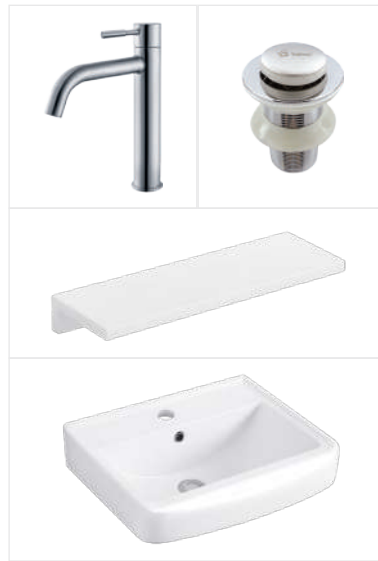

**S-610**  
Basin Fixing Screws for Ceramic Basins

**EC-6047WH**

White Bathroom Cabinet Set with Mirror and Accessories

**INCLUDES**

- Wall-Mounted Mirror with 2 Shelves
- Stainless Steel Cold Tap
- Strong Ceramic Basin
- Brass Pop-Up Waste
- Double Door Cabinet

**EC-6047GR**

Grey Bathroom Cabinet Set with Mirror and Accessories

**INCLUDES**

- Wall-Mounted Mirror with 2 Shelves
- Stainless Steel Cold Tap
- Strong Ceramic Basin
- Brass Pop-Up Waste
- Double Door Cabinet

**EC-6047BLK**

Black Bathroom Cabinet Set with Mirror and Accessories

**INCLUDES**

- Wall-Mounted Mirror with 2 Shelves
- Stainless Steel Cold Tap
- Strong Ceramic Basin
- Brass Pop-Up Waste
- Double Door Cabinet