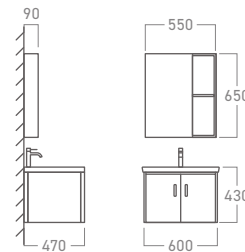

INCLUDES

- Wall-Mounted Mirror with 2 Shelves
- Stainless Steel Cold Tap
- Strong Ceramic Basin
- Brass Pop-Up Waste
- Double Door Cabinet