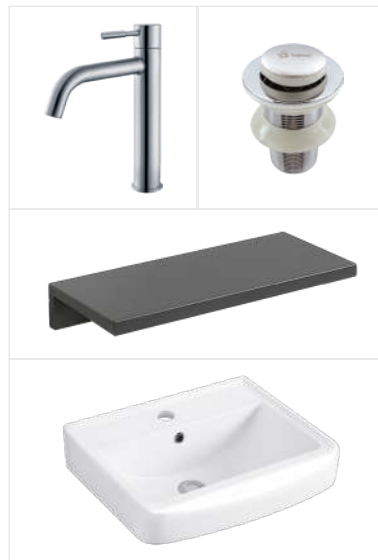

**S-610**  
Basin Fixing Screws for Ceramic Basins

**EC-6047WH**

White Bathroom Cabinet Set with Mirror and Accessories

**INCLUDES**

- Wall-Mounted Mirror with 2 Shelves
- Stainless Steel Cold Tap
- Strong Ceramic Basin
- Brass Pop-Up Waste
- Double Door Cabinet

**EC-6047GR**

Grey Bathroom Cabinet Set with Mirror and Accessories

**INCLUDES**

- Wall-Mounted Mirror with 2 Shelves
- Stainless Steel Cold Tap
- Strong Ceramic Basin
- Brass Pop-Up Waste
- Double Door Cabinet

**EC-6047BLK**

Black Bathroom Cabinet Set with Mirror and Accessories

**INCLUDES**

- Wall-Mounted Mirror with 2 Shelves
- Stainless Steel Cold Tap
- Strong Ceramic Basin
- Brass Pop-Up Waste
- Double Door Cabinet

**EC-4036WH**

White Bathroom Cabinet Set with Mirror, Wall Shelf & Accessories

**INCLUDES**

- Wall-Mounted Mirror & Wall Shelf
- Stainless Steel Cold Tap
- Strong Ceramic Basin
- Brass Pop-Up Waste
- Single Door Cabinet