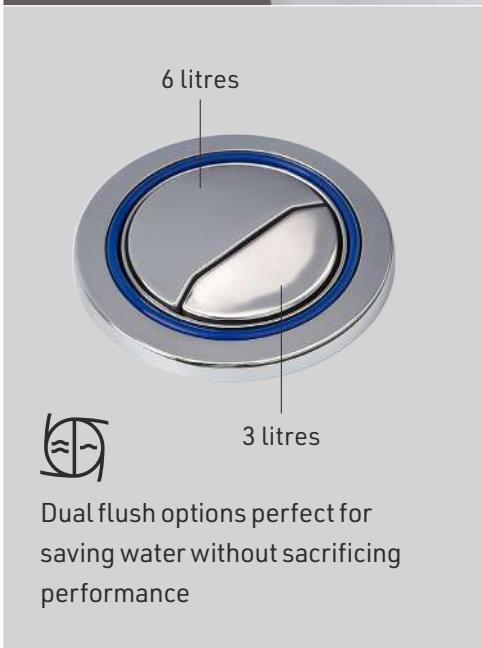

6 litres

3 litres

Dual flush options perfect for saving water without sacrificing performance

PRODUCT CERTIFICATE OF CONFORMITY
Certification Scheme Type 3

This is to certify that the product and certificate holder details herein comply with the Certification Requirements of MQSC Condition No. 310.

VITREOUS CHINA WATER CLOSET PANS

Reference No: MS 1022: 2011

Satinel®

Certified by CIDB Malaysia-compliant and Anqas under ISO 17067:2013. Built to meet international quality standards.

CIDB Malaysia
Suruhanjaya Perkhidmatan Air Negara

SPAN
Suruhanjaya Perkhidmatan Air Negara

A-mark Product Certification Mark
Anqas Certification