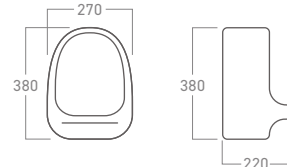

WC-8215U

Wall Hung Urinal