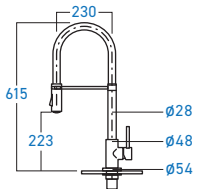

STAINLESS STEEL **SUS 304**

MIXER

EL-SS28P
PREMIUM MULTIFUNCTIONAL MIXER TAP

STAINLESS STEEL **SUS 304**

MIXER

EL-SS18P
MIXER TAP WITH PULL OUT SHOWER HEAD SPRAYER

STAINLESS STEEL **SUS 304**

MIXER

EL-SS13P
MIXER TAP WITH PULL OUT SHOWER HEAD SPRAYER

STAINLESS STEEL **SUS 304**

MIXER

EL-SS10P
MIXER TAP WITH PULL OUT SHOWER HEAD SPRAYER

STAINLESS STEEL **SUS 304**

ELS-9700P
PILLAR COLD TAP

STAINLESS STEEL **SUS 304**