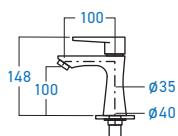

ELS-9982B
BASIN COLD TAP