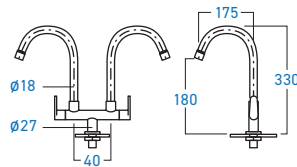

ELSS-9013W
WALL COLD TAP

STAINLESS STEEL **505 304**

EL-SS9012P
PILLAR COLD TAP

STAINLESS STEEL **505 304**

EL-SS9012W
WALL COLD TAP

STAINLESS STEEL **505 304**

ELS-SS9111DT
WATER FILTRATION TAP

ELS-800P
PILLAR COLD TAP

ELS-800W
WALL COLD TAP

ELS-889P
PILLAR COLD TAP

ELS-889W
WALL COLD TAP

ELS-887P
PILLAR COLD TAP

ELS-887W
WALL COLD TAP

ELS-918P
PILLAR COLD TAP

STAINLESS STEEL **SUS 304**

EL-SS9900P
DOUBLE PILLAR COLD TAP