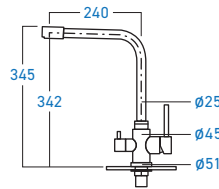

S-608
SEAL TAPE 19 MM X 0.13 MM X 30 METER

Kitchen

STAINLESS STEEL **SUS 304**

MIXER

EL-SS20P
3-WAY MIXER TAP WITH FILTRATION FUNCTION

STAINLESS STEEL **SUS 304**

MIXER

EL-SS19P
3-WAY MIXER TAP WITH FILTRATION FUNCTION