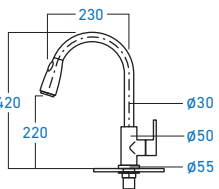

S-608
SEAL TAPE 19 MM X 0.13 MM X 30 METER

Kitchen

STAINLESS STEEL **SUS 304**

MIXER

EL-SS20P
3-WAY MIXER TAP WITH FILTRATION FUNCTION

STAINLESS STEEL **SUS 304**

MIXER

EL-SS19P
3-WAY MIXER TAP WITH FILTRATION FUNCTION

STAINLESS STEEL **SUS 304**

MIXER

EL-SS28P
PREMIUM MULTIFUNCTIONAL MIXER TAP

STAINLESS STEEL **SUS 304**

MIXER

EL-SS18P
MIXER TAP WITH PULL OUT SHOWER HEAD SPRAYER

STAINLESS STEEL **SUS 304**

MIXER

EL-SS13P
MIXER TAP WITH PULL OUT SHOWER HEAD SPRAYER

STAINLESS STEEL **SUS 304**

MIXER

EL-SS10P
MIXER TAP WITH PULL OUT SHOWER HEAD SPRAYER

STAINLESS STEEL **SUS 304**

ELS-9700P
PILLAR COLD TAP

STAINLESS STEEL **SUS 304**