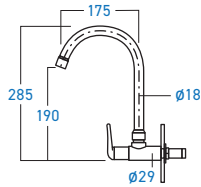

ELS-9000P
PILLAR COLD TAP

STAINLESS STEEL **SUS 304**

ELS-9011P
PILLAR COLD TAP

STAINLESS STEEL **505 304**

ELS-9011W
WALL COLD TAP

STAINLESS STEEL **505 304**

ELSS-9013P
PILLAR COLD TAP

STAINLESS STEEL **505 304**

ELSS-9013W
WALL COLD TAP

STAINLESS STEEL **505 304**

EL-SS9012P
PILLAR COLD TAP

STAINLESS STEEL **505 304**

EL-SS9012W
WALL COLD TAP

STAINLESS STEEL **505 304**

ELS-SS9111DT
WATER FILTRATION TAP

ELS-800P
PILLAR COLD TAP

ELS-800W
WALL COLD TAP

ELS-889P
PILLAR COLD TAP

ELS-889W
WALL COLD TAP

ELS-887P
PILLAR COLD TAP

ELS-887W
WALL COLD TAP

ELS-918P
PILLAR COLD TAP

STAINLESS STEEL **SUS 304**

EL-SS9900P
DOUBLE PILLAR COLD TAP