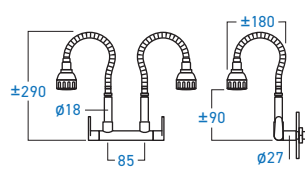

STAINLESS STEEL **SUS 304**

EL-SS9900W
DOUBLE WALL COLD TAP

STAINLESS STEEL **SUS 304**

EL-SS9922P
DOUBLE FLEXIBLE PILLAR COLD TAP

STAINLESS STEEL **SUS 304**

EL-SS9922W
DOUBLE FLEXIBLE WALL COLD TAP

STAINLESS STEEL **SUS 304**