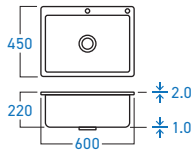

STAINLESS STEEL **SUS 304**

ELS-1800S
PREMIUM SINGLE BOWL
KITCHEN SINK