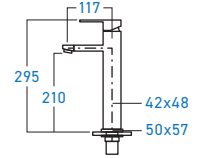

"Design is how it works."

- STEVE JOBS

MIXER

EL-388FBM
BASIN MIXER TAP (BRASS)

MIXER

EL-399KBM
BASIN MIXER TAP (BRASS)

STAINLESS STEEL

MIXER