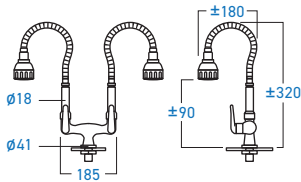

EL-SS9100P
FLEXIBLE PILLAR COLD TAP

STAINLESS
STEEL **SUS
304**

EL-SS9100W
FLEXIBLE WALL COLD TAP

ELS-8800P
DOUBLE PILLAR COLD TAP

ELS-8800W
DOUBLE WALL COLD TAP

ELS-8822P
DOUBLE FLEXIBLE PILLAR
COLD TAP

ELS-8822W
DOUBLE FLEXIBLE WALL
COLD TAP