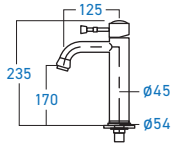

EL-388FBM
BASIN MIXER TAP (BRASS)