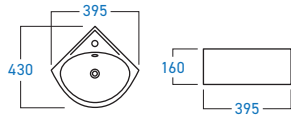

WB-6090A
COUNTER TOP BASIN

WB-3003B
UNDER COUNTER BASIN

WB-6231A
COUNTER TOP BASIN

WB-6207A
COUNTER TOP BASIN

WB-3234B
WALL HUNG BASIN

WB-3232B
WALL HUNG BASIN

WB-3333B
WALL HUNG BASIN

WB-3235B
WALL HUNG BASIN