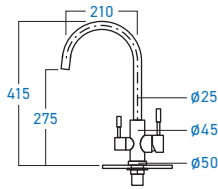

S-608
SEAL TAPE 19 MM X 0.13 MM X 30 METER

Kitchen

STAINLESS STEEL **SUS 304**

MIXER

EL-SS20P
3-WAY MIXER TAP WITH FILTRATION FUNCTION

STAINLESS STEEL **SUS 304**

MIXER

EL-SS19P
3-WAY MIXER TAP WITH FILTRATION FUNCTION