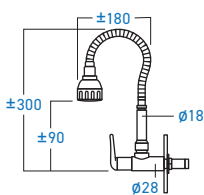

ELS-938W
FLEXIBLE WALL COLD TAP