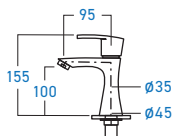

STAINLESS STEEL **SUS 304**

EL-SS73WDA
SELF-CLOSING WALL COLD TAP

EL-SS78BDA
SELF-CLOSING BASIN COLD TAP

ELS-9982B
BASIN COLD TAP

ELS-9983B
BASIN COLD TAP

ELS-9986B
BASIN COLD TAP

ELS-9987B
BASIN COLD TAP

ELS-9988B
BASIN COLD TAP