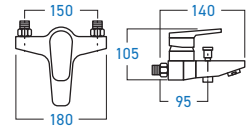

EL-SS23Q

3-WAY SHOWER POST
RAIN, HAND & BATH SHOWER MIXER

STAINLESS STEEL SUS 304

EL-SS20R

3-WAY SHOWER POST
RAIN, HAND & BATH SHOWER MIXER

MIXER

ELS-B5000M

BATH & SHOWER MIXER
BRASS CHROMED