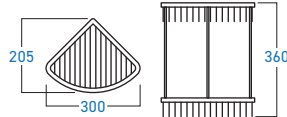

STAINLESS STEEL 

BFC-16TR
FOLDABLE TOWEL RACK

STAINLESS STEEL 

BFC-1054SST
TRIANGLE WALL SHELF

STAINLESS STEEL 

BFC-1055DST
DOUBLE-DECK TRIANGLE WALL SHELF

STAINLESS STEEL 

BFC-1064SSR
RECTANGLE WALL SHELF