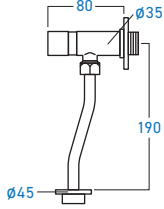

WC-8215U
WALL HUNG URINAL

WC-8216U
WALL HUNG URINAL

SP-356S
SQUATTING PAN

SP-355
SQUATTING PAN

STAINLESS STEEL **SUS 304**

EL-SS80UF
SELF-CLOSING URINAL FLUSH VALVE

EL-SS82UF
SELF-CLOSING URINAL FLUSH VALVE
(BRASS CHROMED)