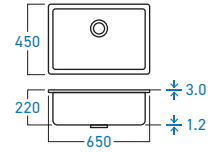

STAINLESS STEEL **SUS 304**

ELS-1810S
PREMIUM SINGLE BOWL
KITCHEN SINK