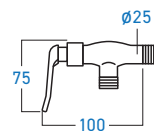

EL-SS997N
WALL COLD TAP

STAINLESS STEEL **505 304**

EL-SS9018AV
ANGLE VALVE

STAINLESS STEEL **505 304**

EL-SS909AV
ANGLE VALVE

ELS-808AV
ANGLE VALVE

ELC-707AV
HANDLE ANGLE VALVE

STAINLESS STEEL SUS 304