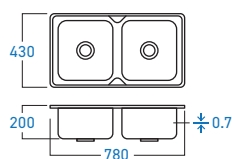

ELS-1200D
DOUBLE BOWL
KITCHEN SINK

"If you're interested in design, the best thing to do is observe how people interact with each other and the things they use."

- JULIE ZHUO