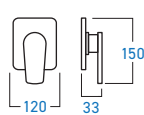

CONCEALED SHOWER MIXER
BRASS CHROMED

MIXER

ELS-B8300M