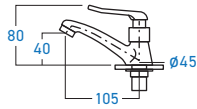

ELS-883B
BASIN COLD TAP