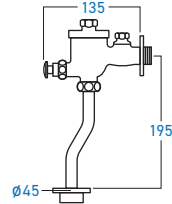

WC-8215U
WALL HUNG URINAL

WC-8216U
WALL HUNG URINAL

SP-356S
SQUATTING PAN

SP-355
SQUATTING PAN

STAINLESS STEEL **SUS 304**

EL-SS80UF
SELF-CLOSING URINAL FLUSH VALVE

EL-SS82UF
SELF-CLOSING URINAL FLUSH VALVE
(BRASS CHROMED)