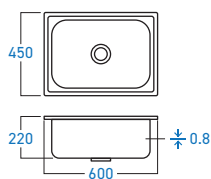

STAINLESS STEEL **SUS 304**

ELS-1700S
PREMIUM SINGLE BOWL
KITCHEN SINK

STAINLESS STEEL **SUS 304**

ELS-1190DXL
SINGLE BOWL
KITCHEN SINK

STAINLESS STEEL **SUS 304**

ELS-1180XL
SINGLE BOWL
KITCHEN SINK

STAINLESS STEEL **SUS 304**