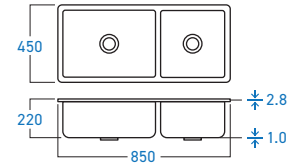

ELS-1130S
SINGLE BOWL
KITCHEN SINK

STAINLESS STEEL **SUS 304**

ELS-1100S
SINGLE BOWL
KITCHEN SINK

STAINLESS STEEL 

ELS-1550S
SINGLE BOWL
KITCHEN SINK

STAINLESS STEEL 

ELS-1500S
SINGLE BOWL
KITCHEN SINK

STAINLESS STEEL 