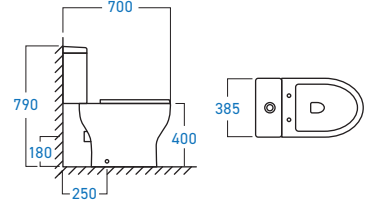

Bathroom

RIMLESS EASY-CLEAN 360

WC-1832WD
ONE-PIECE WASHDOWN DUAL FLUSH
S-TRAP / P-TRAP ROUGHING-IN

RIMLESS EASY-CLEAN 360

WC-1098WD
ONE-PIECE WASHDOWN DUAL FLUSH
S-TRAP / P-TRAP ROUGHING-IN

RIMLESS EASY-CLEAN 360