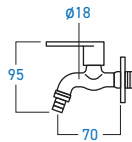

ELS-112MB
BASIN COLD TAP

ELS-883B
BASIN COLD TAP

ELS-886W
WALL COLD TAP

STAINLESS STEEL **505 304**

EL-SS9016TW
2-WAY COLD TAP

STAINLESS STEEL **505 304**

EL-SS996
WALL COLD TAP

STAINLESS STEEL **505 304**