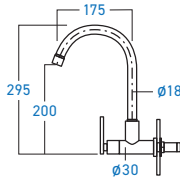

EL-SS13P
MIXER TAP WITH PULL OUT SHOWER HEAD SPRAYER

STAINLESS STEEL **SUS 304**

MIXER

EL-SS10P
MIXER TAP WITH PULL OUT SHOWER HEAD SPRAYER

STAINLESS STEEL **SUS 304**

ELS-9700P
PILLAR COLD TAP

STAINLESS STEEL **SUS 304**

ELS-9000P
PILLAR COLD TAP

STAINLESS STEEL **SUS 304**

ELS-9011P
PILLAR COLD TAP

STAINLESS STEEL **505 304**

ELS-9011W
WALL COLD TAP

STAINLESS STEEL **505 304**

ELSS-9013P
PILLAR COLD TAP

STAINLESS STEEL **505 304**

ELSS-9013W
WALL COLD TAP

STAINLESS STEEL **505 304**

EL-SS9012P
PILLAR COLD TAP

STAINLESS STEEL **505 304**

EL-SS9012W
WALL COLD TAP

STAINLESS STEEL **505 304**

ELS-SS9111DT
WATER FILTRATION TAP

ELS-800P
PILLAR COLD TAP