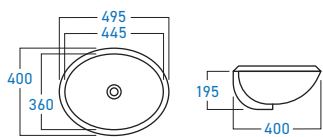

WB-6090A
COUNTER TOP BASIN

WB-3003B
UNDER COUNTER BASIN

WB-6231A
COUNTER TOP BASIN

WB-6207A
COUNTER TOP BASIN

WB-3234B
WALL HUNG BASIN

WB-3232B
WALL HUNG BASIN

WB-3333B
WALL HUNG BASIN

WB-3235B
WALL HUNG BASIN