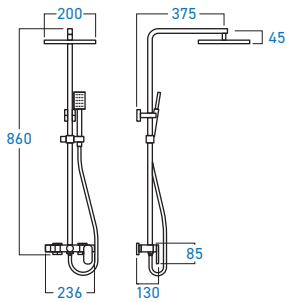

EL-SS997N
WALL COLD TAP

STAINLESS STEEL **505 304**

EL-SS9018AV
ANGLE VALVE

STAINLESS STEEL **505 304**

EL-SS909AV
ANGLE VALVE

ELS-808AV
ANGLE VALVE

ELC-707AV
HANDLE ANGLE VALVE

STAINLESS STEEL SUS 304