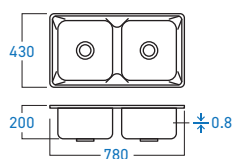

ELS-1220D
DOUBLE BOWL
KITCHEN SINK

STAINLESS STEEL