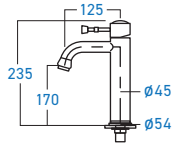

"Design is how it works."

- STEVE JOBS

MIXER

EL-388FBM
BASIN MIXER TAP (BRASS)

MIXER

EL-399KBM
BASIN MIXER TAP (BRASS)

STAINLESS STEEL

MIXER