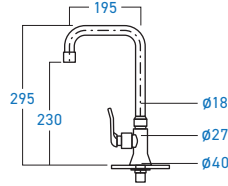

ELS-887P
PILLAR COLD TAP