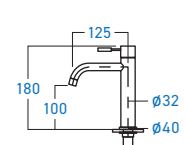

STAINLESS STEEL

EL-SS33B
BASIN COLD TAP

STAINLESS STEEL

EL-9800B
BASIN COLD TAP

STAINLESS STEEL

EL-9818B
BASIN COLD TAP

STAINLESS STEEL **SUS 304**

EL-SS76BDA
SELF-CLOSING BASIN COLD TAP