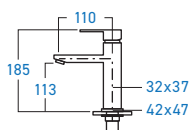

STAINLESS STEEL **SUS 304**

EL-SS73WDA
SELF-CLOSING WALL COLD TAP

EL-SS78BDA
SELF-CLOSING BASIN COLD TAP

ELS-9982B
BASIN COLD TAP

ELS-9983B
BASIN COLD TAP

ELS-9986B
BASIN COLD TAP

ELS-9987B
BASIN COLD TAP

ELS-9988B
BASIN COLD TAP