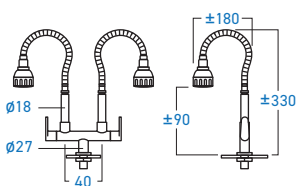

EL-SS9922P
DOUBLE FLEXIBLE PILLAR COLD TAP