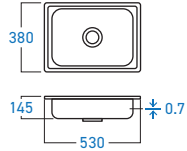

STAINLESS STEEL

ELS-1550S
SINGLE BOWL
KITCHEN SINK