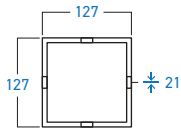

STAINLESS STEEL 

ELS-7116 ANTI
ANTIPEST FLOOR TRAP

STAINLESS STEEL 

ELS-7113 POP
POP-UP FLOOR TRAP

STAINLESS STEEL 

ELS-7114
FLOOR TRAP

STAINLESS STEEL 

ELS-1012BSS
HAND BIDET SPRAY SET WITH 1.2M
CHROMED FLEXIBLE HOSE