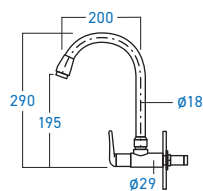

ELS-9000P
PILLAR COLD TAP

STAINLESS STEEL **SUS 304**

ELS-9011P
PILLAR COLD TAP

STAINLESS STEEL **505 304**

ELS-9011W
WALL COLD TAP

STAINLESS STEEL **505 304**

ELSS-9013P
PILLAR COLD TAP

STAINLESS STEEL **505 304**

ELSS-9013W
WALL COLD TAP

STAINLESS STEEL **505 304**

EL-SS9012P
PILLAR COLD TAP

STAINLESS STEEL **505 304**

EL-SS9012W
WALL COLD TAP

STAINLESS STEEL **505 304**

ELS-SS9111DT
WATER FILTRATION TAP

ELS-800P
PILLAR COLD TAP

ELS-800W
WALL COLD TAP

ELS-889P
PILLAR COLD TAP

ELS-889W
WALL COLD TAP

ELS-887P
PILLAR COLD TAP

ELS-887W
WALL COLD TAP

ELS-918P
PILLAR COLD TAP

STAINLESS STEEL **SUS 304**

EL-SS9900P
DOUBLE PILLAR COLD TAP