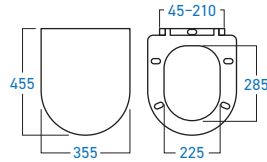

SOFT CLOSE NOISE FREE

TSC-86
TOILET SEAT COVER
PREMIUM QUALITY & HEAVY DUTY