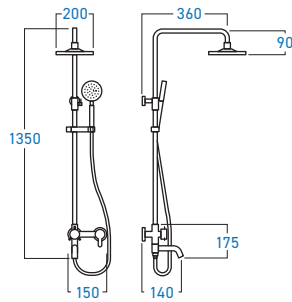

EL-SS997N
WALL COLD TAP

STAINLESS STEEL **505 304**

EL-SS9018AV
ANGLE VALVE

STAINLESS STEEL **505 304**

EL-SS909AV
ANGLE VALVE

ELS-808AV
ANGLE VALVE

ELC-707AV
HANDLE ANGLE VALVE

STAINLESS STEEL SUS 304

EL-SS23Q

3-WAY SHOWER POST
RAIN, HAND & BATH SHOWER MIXER

STAINLESS STEEL SUS 304

EL-SS20R

3-WAY SHOWER POST
RAIN, HAND & BATH SHOWER MIXER

MIXER

ELS-B5000M

BATH & SHOWER MIXER
BRASS CHROMED