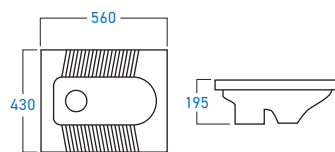

SP-356S
SQUATTING PAN