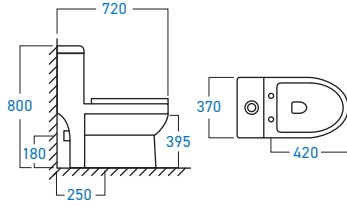

Bathroom

RIMLESS EASY-CLEAN 360

WC-1832WD
ONE-PIECE WASHDOWN DUAL FLUSH
S-TRAP / P-TRAP ROUGHING-IN

RIMLESS EASY-CLEAN 360

WC-1098WD
ONE-PIECE WASHDOWN DUAL FLUSH
S-TRAP / P-TRAP ROUGHING-IN

RIMLESS EASY-CLEAN 360