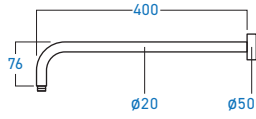

STAINLESS STEEL **SUS 304**

ELS-8012SA
SHOWER ARM

STAINLESS STEEL **SUS 304**