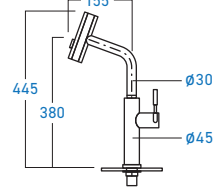

EL-SS28P
PREMIUM MULTIFUNCTIONAL MIXER TAP