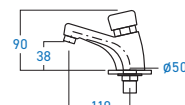

EL-SS78BDA
SELF-CLOSING BASIN COLD TAP