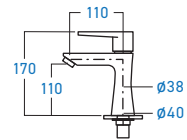

EL-399KBM
BASIN MIXER TAP