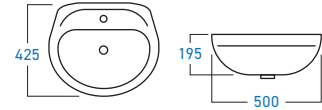

WB-6090A
COUNTER TOP BASIN

WB-3003B
UNDER COUNTER BASIN

WB-6231A
COUNTER TOP BASIN

WB-6207A
COUNTER TOP BASIN

WB-3234B
WALL HUNG BASIN

WB-3232B
WALL HUNG BASIN

WB-3333B
WALL HUNG BASIN

WB-3235B
WALL HUNG BASIN