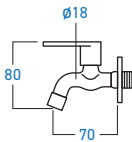

ELS-112MB
BASIN COLD TAP

ELS-883B
BASIN COLD TAP

ELS-886W
WALL COLD TAP

STAINLESS STEEL **505 304**

EL-SS9016TW
2-WAY COLD TAP

STAINLESS STEEL **505 304**

EL-SS996
WALL COLD TAP

STAINLESS STEEL **505 304**