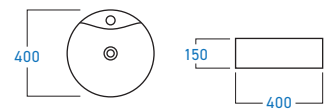

WB-6090A
COUNTER TOP BASIN

WB-3003B
UNDER COUNTER BASIN

WB-6231A
COUNTER TOP BASIN

WB-6207A
COUNTER TOP BASIN

WB-3234B
WALL HUNG BASIN

WB-3232B
WALL HUNG BASIN

WB-3333B
WALL HUNG BASIN

WB-3235B
WALL HUNG BASIN