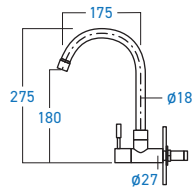

EL-SS13P
MIXER TAP WITH PULL OUT SHOWER HEAD SPRAYER

STAINLESS STEEL **SUS 304**

MIXER

EL-SS10P
MIXER TAP WITH PULL OUT SHOWER HEAD SPRAYER

STAINLESS STEEL **SUS 304**

ELS-9700P
PILLAR COLD TAP

STAINLESS STEEL **SUS 304**

ELS-9000P
PILLAR COLD TAP

STAINLESS STEEL **SUS 304**

ELS-9011P
PILLAR COLD TAP

STAINLESS STEEL **505 304**

ELS-9011W
WALL COLD TAP

STAINLESS STEEL **505 304**

ELSS-9013P
PILLAR COLD TAP

STAINLESS STEEL **505 304**

ELSS-9013W
WALL COLD TAP

STAINLESS STEEL **505 304**

EL-SS9012P
PILLAR COLD TAP

STAINLESS STEEL **505 304**

EL-SS9012W
WALL COLD TAP

STAINLESS STEEL **505 304**

ELS-SS9111DT
WATER FILTRATION TAP

ELS-800P
PILLAR COLD TAP