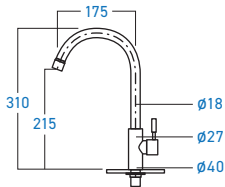

EL-SS13P
MIXER TAP WITH PULL OUT SHOWER HEAD SPRAYER

STAINLESS STEEL **SUS 304**

MIXER

EL-SS10P
MIXER TAP WITH PULL OUT SHOWER HEAD SPRAYER

STAINLESS STEEL **SUS 304**

ELS-9700P
PILLAR COLD TAP

STAINLESS STEEL **SUS 304**

ELS-9000P
PILLAR COLD TAP

STAINLESS STEEL **SUS 304**

ELS-9011P
PILLAR COLD TAP

STAINLESS STEEL **505 304**

ELS-9011W
WALL COLD TAP

STAINLESS STEEL **505 304**

ELSS-9013P
PILLAR COLD TAP

STAINLESS STEEL **505 304**

ELSS-9013W
WALL COLD TAP

STAINLESS STEEL **505 304**

EL-SS9012P
PILLAR COLD TAP

STAINLESS STEEL **505 304**

EL-SS9012W
WALL COLD TAP

STAINLESS STEEL **505 304**

ELS-SS9111DT
WATER FILTRATION TAP

ELS-800P
PILLAR COLD TAP