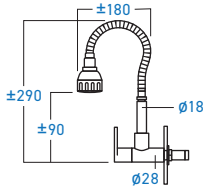

STAINLESS
STEEL **SUS
304**

EL-SS9100W
FLEXIBLE WALL COLD TAP