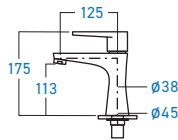

EL-399KBM
BASIN MIXER TAP