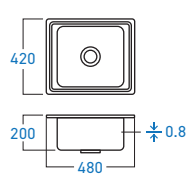

STAINLESS STEEL **SUS 304**

ELS-1130S
SINGLE BOWL
KITCHEN SINK