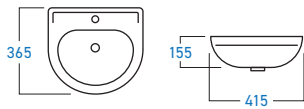

WB-6090A
COUNTER TOP BASIN

WB-3003B
UNDER COUNTER BASIN

WB-6231A
COUNTER TOP BASIN

WB-6207A
COUNTER TOP BASIN

WB-3234B
WALL HUNG BASIN

WB-3232B
WALL HUNG BASIN

WB-3333B
WALL HUNG BASIN

WB-3235B
WALL HUNG BASIN