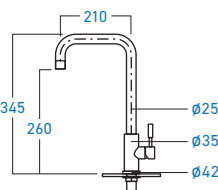

EL-SS13P
MIXER TAP WITH PULL OUT SHOWER HEAD SPRAYER

STAINLESS STEEL **SUS 304**

MIXER

EL-SS10P
MIXER TAP WITH PULL OUT SHOWER HEAD SPRAYER

STAINLESS STEEL **SUS 304**

ELS-9700P
PILLAR COLD TAP

STAINLESS STEEL **SUS 304**