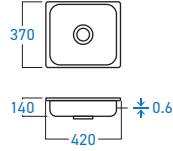

ELS-1130S
SINGLE BOWL
KITCHEN SINK

STAINLESS STEEL **SUS 304**

ELS-1100S
SINGLE BOWL
KITCHEN SINK

STAINLESS STEEL 

ELS-1550S
SINGLE BOWL
KITCHEN SINK

STAINLESS STEEL 

ELS-1500S
SINGLE BOWL
KITCHEN SINK

STAINLESS STEEL 