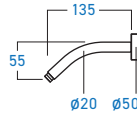

ELS-8010SA
SHOWER ARM