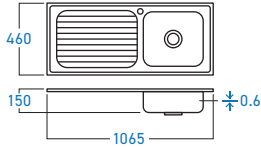

STAINLESS STEEL **SUS 304**

ELS-1300S
DRAIN BOARD KITCHEN SINK

STAINLESS STEEL **SUS 304**