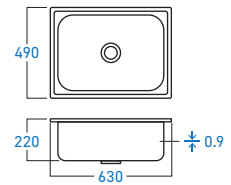

STAINLESS STEEL **SUS 304**

ELS-1190DXL
SINGLE BOWL
KITCHEN SINK