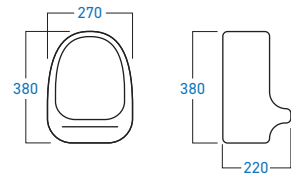

WC-2046S
TWO-PIECE WASHDOWN DUAL FLUSH
S-TRAP / P-TRAP ROUGHING-IN

RIMLESS EASY-CLEAN 360

WC-2020S
TWO-PIECE WASHDOWN DUAL FLUSH
S-TRAP / P-TRAP ROUGHING-IN

WC-007K
KIDS SIZE TOILET BOWL
S-TRAP ROUGHING-IN