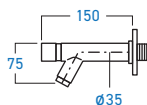

EL-SS73WDA
SELF-CLOSING WALL COLD TAP