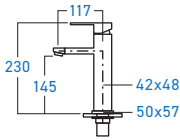

EL-SS6005
BASIN MIXER TAP