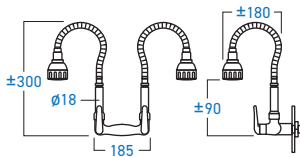

EL-SS9100P
FLEXIBLE PILLAR COLD TAP

STAINLESS
STEEL **SUS
304**

EL-SS9100W
FLEXIBLE WALL COLD TAP

ELS-8800P
DOUBLE PILLAR COLD TAP

ELS-8800W
DOUBLE WALL COLD TAP

ELS-8822P
DOUBLE FLEXIBLE PILLAR
COLD TAP

ELS-8822W
DOUBLE FLEXIBLE WALL
COLD TAP