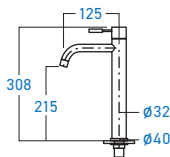

EL-9800B
BASIN COLD TAP