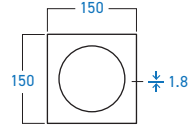

ELS-7113 POP
POP-UP FLOOR TRAP

STAINLESS STEEL