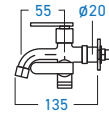

ELS-112MB
BASIN COLD TAP

ELS-883B
BASIN COLD TAP

ELS-886W
WALL COLD TAP

STAINLESS STEEL **505 304**

EL-SS9016TW
2-WAY COLD TAP

STAINLESS STEEL **505 304**

EL-SS996
WALL COLD TAP

STAINLESS STEEL **505 304**