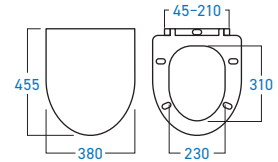

TSC-069
TOILET SEAT COVER
PREMIUM QUALITY & HEAVY DUTY