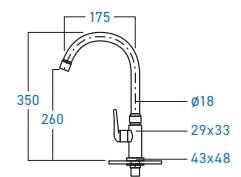

ELSS-9013W
WALL COLD TAP

STAINLESS STEEL **505 304**

EL-SS9012P
PILLAR COLD TAP

STAINLESS STEEL **505 304**

EL-SS9012W
WALL COLD TAP

STAINLESS STEEL **505 304**

ELS-SS9111DT
WATER FILTRATION TAP

ELS-800P
PILLAR COLD TAP

ELS-800W
WALL COLD TAP

ELS-889P
PILLAR COLD TAP

ELS-889W
WALL COLD TAP

ELS-887P
PILLAR COLD TAP

ELS-887W
WALL COLD TAP

ELS-918P
PILLAR COLD TAP

STAINLESS STEEL **SUS 304**

EL-SS9900P
DOUBLE PILLAR COLD TAP