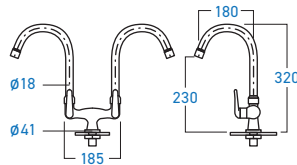

ELS-8800P
DOUBLE PILLAR COLD TAP