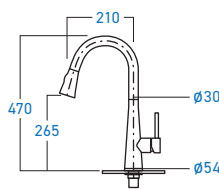

STAINLESS STEEL **SUS 304**

MIXER

EL-SS28P
PREMIUM MULTIFUNCTIONAL MIXER TAP

STAINLESS STEEL **SUS 304**

MIXER

EL-SS18P
MIXER TAP WITH PULL OUT SHOWER HEAD SPRAYER

STAINLESS STEEL **SUS 304**

MIXER

EL-SS13P
MIXER TAP WITH PULL OUT SHOWER HEAD SPRAYER

STAINLESS STEEL **SUS 304**

MIXER

EL-SS10P
MIXER TAP WITH PULL OUT SHOWER HEAD SPRAYER

STAINLESS STEEL **SUS 304**

ELS-9700P
PILLAR COLD TAP

STAINLESS STEEL **SUS 304**