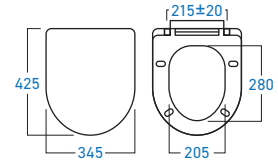

SOFT CLOSE NOISE FREE

TSC-20
TOILET SEAT COVER
PREMIUM QUALITY & MEDIUM DUTY