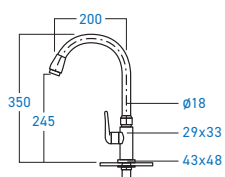

ELSS-9013W
WALL COLD TAP

STAINLESS STEEL **505 304**

EL-SS9012P
PILLAR COLD TAP

STAINLESS STEEL **505 304**

EL-SS9012W
WALL COLD TAP

STAINLESS STEEL **505 304**

ELS-SS9111DT
WATER FILTRATION TAP

ELS-800P
PILLAR COLD TAP

ELS-800W
WALL COLD TAP

ELS-889P
PILLAR COLD TAP

ELS-889W
WALL COLD TAP

ELS-887P
PILLAR COLD TAP

ELS-887W
WALL COLD TAP

ELS-918P
PILLAR COLD TAP

STAINLESS STEEL **SUS 304**

EL-SS9900P
DOUBLE PILLAR COLD TAP