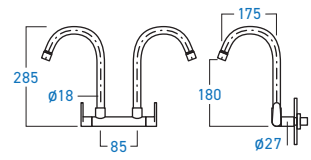

EL-SS9900W
DOUBLE WALL COLD TAP