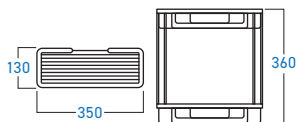

STAINLESS STEEL

BFC-1065DSR
DOUBLE-DECK RECTANGLE WALL SHELF