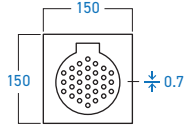

STAINLESS STEEL 

BFC-1065DSR
DOUBLE-DECK RECTANGLE WALL SHELF

STAINLESS STEEL 

BFC-03
TOWEL RING

STAINLESS STEEL 

BFC-04
HOOK

STAINLESS STEEL 

ELS-7111 SOCIET
FLOOR TRAP