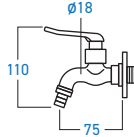

ELS-112MB
BASIN COLD TAP

ELS-883B
BASIN COLD TAP

ELS-886W
WALL COLD TAP

STAINLESS STEEL **505 304**

EL-SS9016TW
2-WAY COLD TAP

STAINLESS STEEL **505 304**

EL-SS996
WALL COLD TAP

STAINLESS STEEL **505 304**