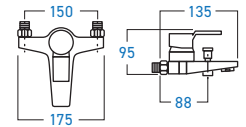

BATH & SHOWER MIXER
BRASS CHROMED

MIXER

ELS-B5500M