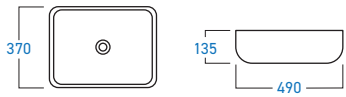

WB-6210A
COUNTER TOP BASIN