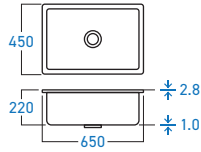

ELS-938P
FLEXIBLE PILLAR COLD TAP

ELS-938W
FLEXIBLE WALL COLD TAP

S-101
BRASS FAUCET VALVE

"The only important thing about design is how it relates to people."

- VICTOR PAPANEK

STAINLESS STEEL **SUS 304**

ELS-1900SNB
BLACK NANO SINGLE BOWL
KITCHEN SINK