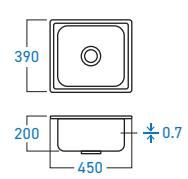

STAINLESS STEEL **SUS 304**

ELS-1100S
SINGLE BOWL
KITCHEN SINK