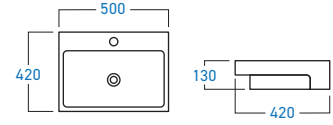

WB-6085A
SEMI-RECESSED BASIN