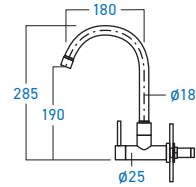

EL-SS13P
MIXER TAP WITH PULL OUT SHOWER HEAD SPRAYER

STAINLESS STEEL **SUS 304**

MIXER

EL-SS10P
MIXER TAP WITH PULL OUT SHOWER HEAD SPRAYER

STAINLESS STEEL **SUS 304**

ELS-9700P
PILLAR COLD TAP

STAINLESS STEEL **SUS 304**

ELS-9000P
PILLAR COLD TAP

STAINLESS STEEL **SUS 304**

ELS-9011P
PILLAR COLD TAP

STAINLESS STEEL **505 304**

ELS-9011W
WALL COLD TAP

STAINLESS STEEL **505 304**

ELSS-9013P
PILLAR COLD TAP

STAINLESS STEEL **505 304**

ELSS-9013W
WALL COLD TAP

STAINLESS STEEL **505 304**

EL-SS9012P
PILLAR COLD TAP

STAINLESS STEEL **505 304**

EL-SS9012W
WALL COLD TAP

STAINLESS STEEL **505 304**

ELS-SS9111DT
WATER FILTRATION TAP

ELS-800P
PILLAR COLD TAP