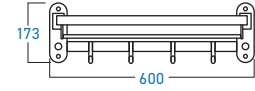

STAINLESS STEEL

BFC-16TR
FOLDABLE TOWEL RACK

STAINLESS STEEL