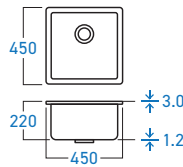

STAINLESS STEEL **SUS 304**

ELS-1700S
PREMIUM SINGLE BOWL
KITCHEN SINK