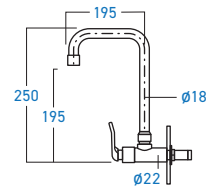

ELSS-9013W
WALL COLD TAP

STAINLESS STEEL **505 304**

EL-SS9012P
PILLAR COLD TAP

STAINLESS STEEL **505 304**

EL-SS9012W
WALL COLD TAP

STAINLESS STEEL **505 304**

ELS-SS9111DT
WATER FILTRATION TAP

ELS-800P
PILLAR COLD TAP

ELS-800W
WALL COLD TAP

ELS-889P
PILLAR COLD TAP

ELS-889W
WALL COLD TAP

ELS-887P
PILLAR COLD TAP

ELS-887W
WALL COLD TAP

ELS-918P
PILLAR COLD TAP

STAINLESS STEEL **SUS 304**

EL-SS9900P
DOUBLE PILLAR COLD TAP