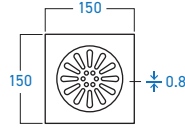

ELS-7116 ANTI
ANTIPEST FLOOR TRAP

STAINLESS STEEL