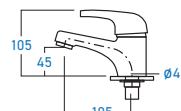

STAINLESS STEEL **SUS 304**

EL-SS73WDA
SELF-CLOSING WALL COLD TAP

EL-SS78BDA
SELF-CLOSING BASIN COLD TAP

ELS-9982B
BASIN COLD TAP

ELS-9983B
BASIN COLD TAP

ELS-9986B
BASIN COLD TAP

ELS-9987B
BASIN COLD TAP

ELS-9988B
BASIN COLD TAP