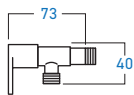

EL-SS997N
WALL COLD TAP

STAINLESS STEEL **505 304**

EL-SS9018AV
ANGLE VALVE

STAINLESS STEEL **505 304**

EL-SS909AV
ANGLE VALVE

ELS-808AV
ANGLE VALVE

ELC-707AV
HANDLE ANGLE VALVE

STAINLESS STEEL SUS 304