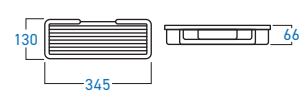

STAINLESS STEEL 

BFC-16TR
FOLDABLE TOWEL RACK

STAINLESS STEEL 

BFC-1054SST
TRIANGLE WALL SHELF

STAINLESS STEEL 

BFC-1055DST
DOUBLE-DECK TRIANGLE WALL SHELF

STAINLESS STEEL 

BFC-1064SSR
RECTANGLE WALL SHELF