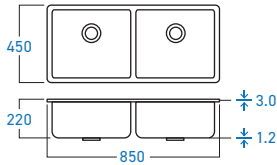

STAINLESS STEEL

ELS-1880D
PREMIUM DOUBLE BOWL
KITCHEN SINK

STAINLESS STEEL