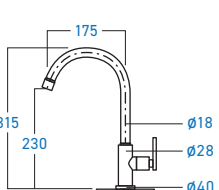

EL-SS13P
MIXER TAP WITH PULL OUT SHOWER HEAD SPRAYER

STAINLESS STEEL **SUS 304**

MIXER

EL-SS10P
MIXER TAP WITH PULL OUT SHOWER HEAD SPRAYER

STAINLESS STEEL **SUS 304**

ELS-9700P
PILLAR COLD TAP

STAINLESS STEEL **SUS 304**

ELS-9000P
PILLAR COLD TAP

STAINLESS STEEL **SUS 304**

ELS-9011P
PILLAR COLD TAP

STAINLESS STEEL **505 304**

ELS-9011W
WALL COLD TAP

STAINLESS STEEL **505 304**

ELSS-9013P
PILLAR COLD TAP

STAINLESS STEEL **505 304**