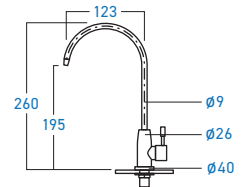

ELSS-9013W
WALL COLD TAP

STAINLESS STEEL **505 304**

EL-SS9012P
PILLAR COLD TAP

STAINLESS STEEL **505 304**

EL-SS9012W
WALL COLD TAP

STAINLESS STEEL **505 304**

ELS-SS9111DT
WATER FILTRATION TAP

ELS-800P
PILLAR COLD TAP

ELS-800W
WALL COLD TAP

ELS-889P
PILLAR COLD TAP

ELS-889W
WALL COLD TAP

ELS-887P
PILLAR COLD TAP

ELS-887W
WALL COLD TAP

ELS-918P
PILLAR COLD TAP

STAINLESS STEEL **SUS 304**

EL-SS9900P
DOUBLE PILLAR COLD TAP