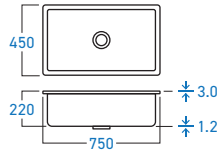

STAINLESS STEEL **SUS 304**

ELS-1820S
PREMIUM SINGLE BOWL
KITCHEN SINK