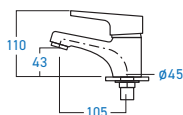

STAINLESS STEEL **SUS 304**

EL-SS73WDA
SELF-CLOSING WALL COLD TAP

EL-SS78BDA
SELF-CLOSING BASIN COLD TAP

ELS-9982B
BASIN COLD TAP

ELS-9983B
BASIN COLD TAP

ELS-9986B
BASIN COLD TAP

ELS-9987B
BASIN COLD TAP

ELS-9988B
BASIN COLD TAP