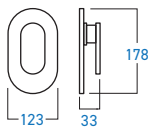

BATH & SHOWER MIXER
BRASS CHROMED

MIXER

ELS-B8000M