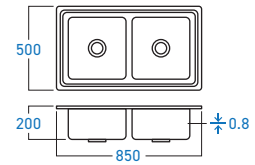

ELS-1960DNB
BLACK NANO DOUBLE BOWL
KITCHEN SINK

STAINLESS STEEL 

ELS-1880D
PREMIUM DOUBLE BOWL
KITCHEN SINK

STAINLESS STEEL 

ELS-1860D
PREMIUM DOUBLE BOWL
KITCHEN SINK

STAINLESS STEEL 

ELS-1260D
DOUBLE BOWL
KITCHEN SINK