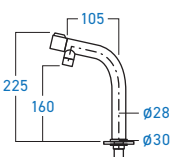

STAINLESS STEEL

EL-SS33B
BASIN COLD TAP

STAINLESS STEEL

EL-9800B
BASIN COLD TAP

STAINLESS STEEL

EL-9818B
BASIN COLD TAP

STAINLESS STEEL **SUS 304**

EL-SS76BDA
SELF-CLOSING BASIN COLD TAP