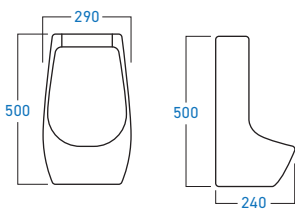

WC-8216U
WALL HUNG URINAL