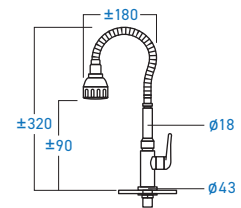

EL-SS9100P
FLEXIBLE PILLAR COLD TAP

STAINLESS
STEEL **SUS
304**

EL-SS9100W
FLEXIBLE WALL COLD TAP

ELS-8800P
DOUBLE PILLAR COLD TAP

ELS-8800W
DOUBLE WALL COLD TAP

ELS-8822P
DOUBLE FLEXIBLE PILLAR
COLD TAP

ELS-8822W
DOUBLE FLEXIBLE WALL
COLD TAP