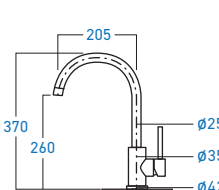

EL-SS13P
MIXER TAP WITH PULL OUT SHOWER HEAD SPRAYER

STAINLESS STEEL **SUS 304**

MIXER

EL-SS10P
MIXER TAP WITH PULL OUT SHOWER HEAD SPRAYER

STAINLESS STEEL **SUS 304**

ELS-9700P
PILLAR COLD TAP

STAINLESS STEEL **SUS 304**

ELS-9000P
PILLAR COLD TAP

STAINLESS STEEL **SUS 304**

ELS-9011P
PILLAR COLD TAP

STAINLESS STEEL **505 304**

ELS-9011W
WALL COLD TAP

STAINLESS STEEL **505 304**

ELSS-9013P
PILLAR COLD TAP

STAINLESS STEEL **505 304**