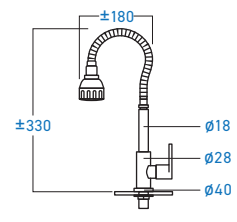

STAINLESS STEEL **SUS 304**

EL-SS9900W
DOUBLE WALL COLD TAP

STAINLESS STEEL **SUS 304**

EL-SS9922P
DOUBLE FLEXIBLE PILLAR COLD TAP

STAINLESS STEEL **SUS 304**

EL-SS9922W
DOUBLE FLEXIBLE WALL COLD TAP

STAINLESS STEEL **SUS 304**