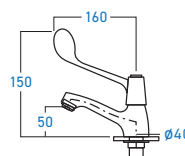

STAINLESS STEEL **SUS 304**

EL-SS73WDA
SELF-CLOSING WALL COLD TAP

EL-SS78BDA
SELF-CLOSING BASIN COLD TAP

ELS-9982B
BASIN COLD TAP

ELS-9983B
BASIN COLD TAP

ELS-9986B
BASIN COLD TAP

ELS-9987B
BASIN COLD TAP

ELS-9988B
BASIN COLD TAP