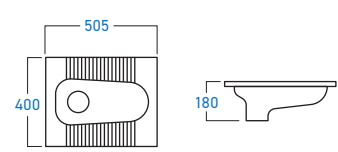

SP-355
SQUATTING PAN