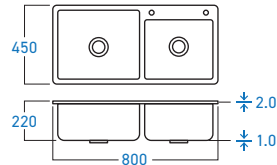

ELS-1860D
PREMIUM DOUBLE BOWL
KITCHEN SINK

STAINLESS STEEL