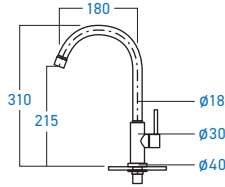

EL-SS13P
MIXER TAP WITH PULL OUT SHOWER HEAD SPRAYER

STAINLESS STEEL **SUS 304**

MIXER

EL-SS10P
MIXER TAP WITH PULL OUT SHOWER HEAD SPRAYER

STAINLESS STEEL **SUS 304**

ELS-9700P
PILLAR COLD TAP

STAINLESS STEEL **SUS 304**

ELS-9000P
PILLAR COLD TAP

STAINLESS STEEL **SUS 304**

ELS-9011P
PILLAR COLD TAP

STAINLESS STEEL **505 304**

ELS-9011W
WALL COLD TAP

STAINLESS STEEL **505 304**

ELSS-9013P
PILLAR COLD TAP

STAINLESS STEEL **505 304**

ELSS-9013W
WALL COLD TAP

STAINLESS STEEL **505 304**

EL-SS9012P
PILLAR COLD TAP

STAINLESS STEEL **505 304**

EL-SS9012W
WALL COLD TAP

STAINLESS STEEL **505 304**

ELS-SS9111DT
WATER FILTRATION TAP

ELS-800P
PILLAR COLD TAP