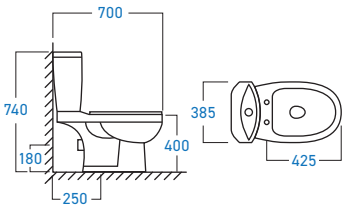

WC-2020S
TWO-PIECE WASHDOWN DUAL FLUSH
S-TRAP / P-TRAP ROUGHING-IN