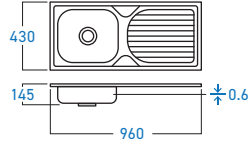

ELS-1320S
DRAIN BOARD KITCHEN SINK

STAINLESS STEEL **SUS 304**