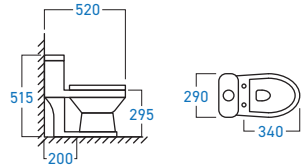

WC-007K
KIDS SIZE TOILET BOWL
S-TRAP ROUGHING-IN