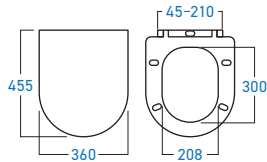

SOFT CLOSE NOISE FREE

TSC-37
TOILET SEAT COVER
PREMIUM QUALITY & HEAVY DUTY