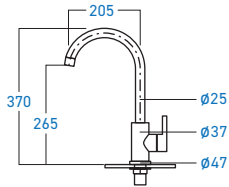

ELSS-9013W
WALL COLD TAP

STAINLESS STEEL **505 304**

EL-SS9012P
PILLAR COLD TAP

STAINLESS STEEL **505 304**

EL-SS9012W
WALL COLD TAP

STAINLESS STEEL **505 304**

ELS-SS9111DT
WATER FILTRATION TAP

ELS-800P
PILLAR COLD TAP

ELS-800W
WALL COLD TAP

ELS-889P
PILLAR COLD TAP

ELS-889W
WALL COLD TAP

ELS-887P
PILLAR COLD TAP

ELS-887W
WALL COLD TAP

ELS-918P
PILLAR COLD TAP

STAINLESS STEEL **SUS 304**

EL-SS9900P
DOUBLE PILLAR COLD TAP