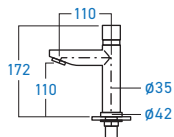

STAINLESS STEEL

EL-SS33B
BASIN COLD TAP

STAINLESS STEEL

EL-9800B
BASIN COLD TAP

STAINLESS STEEL

EL-9818B
BASIN COLD TAP

STAINLESS STEEL **SUS 304**

EL-SS76BDA
SELF-CLOSING BASIN COLD TAP