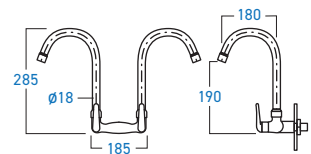

EL-SS9100P
FLEXIBLE PILLAR COLD TAP

STAINLESS
STEEL **SUS
304**

EL-SS9100W
FLEXIBLE WALL COLD TAP

ELS-8800P
DOUBLE PILLAR COLD TAP

ELS-8800W
DOUBLE WALL COLD TAP

ELS-8822P
DOUBLE FLEXIBLE PILLAR
COLD TAP

ELS-8822W
DOUBLE FLEXIBLE WALL
COLD TAP

ELS-938P
FLEXIBLE PILLAR COLD TAP

ELS-938W
FLEXIBLE WALL COLD TAP

S-101
BRASS FAUCET VALVE

"The only important thing about design is how it relates to people."

- VICTOR PAPANEK

STAINLESS STEEL **SUS 304**

ELS-1900SNB
BLACK NANO SINGLE BOWL
KITCHEN SINK