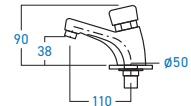

EL-SS78BDA
SELF-CLOSING BASIN COLD TAP