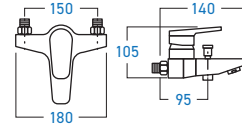

MIXER

ELS-B5000M
BATH & SHOWER MIXER
BRASS CHROMED