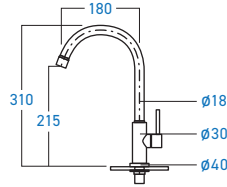

**EL-SS18P**  
MIXER TAP WITH PULL OUT SHOWER HEAD SPRAYER

STAINLESS STEEL **SUS 304**

MIXER

**EL-SS13P**  
MIXER TAP WITH PULL OUT SHOWER HEAD SPRAYER

STAINLESS STEEL **SUS 304**

MIXER

**EL-SS10P**  
MIXER TAP WITH PULL OUT SHOWER HEAD SPRAYER

STAINLESS STEEL **SUS 304**

**ELS-9700P**  
PILLAR COLD TAP

STAINLESS STEEL **SUS 304**

**ELS-9000P**  
PILLAR COLD TAP

STAINLESS STEEL **SUS 304**

**ELS-9011P**  
PILLAR COLD TAP

STAINLESS STEEL **505 304**

**ELS-9011W**  
WALL COLD TAP

STAINLESS STEEL **505 304**

**ELSS-9013P**  
PILLAR COLD TAP

STAINLESS STEEL **505 304**

**ELSS-9013W**  
WALL COLD TAP

STAINLESS STEEL **505 304**

**EL-SS9012P**  
PILLAR COLD TAP