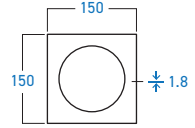

ELS-7113 POP
POP-UP FLOOR TRAP

STAINLESS STEEL