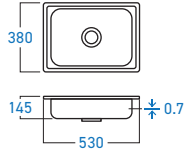

STAINLESS STEEL

ELS-1550S
SINGLE BOWL
KITCHEN SINK