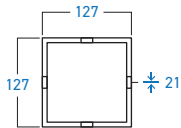

STAINLESS STEEL 

**ELS-7116 ANTI**  
ANTIPEST FLOOR TRAP

STAINLESS STEEL 

**ELS-7113 POP**  
POP-UP FLOOR TRAP

STAINLESS STEEL 

**ELS-7114**  
FLOOR TRAP

STAINLESS STEEL 

**ELS-1012 BSS**  
HAND BIDET SPRAY SET WITH 1.2M  
CHROMED FLEXIBLE HOSE