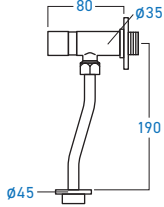

**WC-8215U**  
WALL HUNG URINAL

**WC-8216U**  
WALL HUNG URINAL

**SP-356S**  
SQUATTING PAN

**SP-355**  
SQUATTING PAN

STAINLESS STEEL **SUS 304**

**EL-SS80UF**  
SELF-CLOSING URINAL FLUSH VALVE

**EL-SS82UF**  
SELF-CLOSING URINAL FLUSH VALVE  
(BRASS CHROMED)