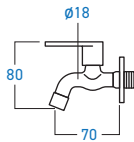

**ELS-9988B**  
BASIN COLD TAP

**ELS-112MB**  
BASIN COLD TAP

**ELS-883B**  
BASIN COLD TAP

**ELS-886W**  
WALL COLD TAP

STAINLESS STEEL **505 304**

**EL-SS9016TW**  
2-WAY COLD TAP

STAINLESS STEEL **505 304**