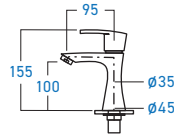

ELS-9983B
BASIN COLD TAP