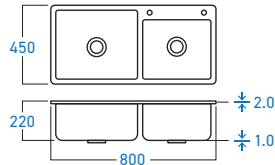

ELS-1860D
PREMIUM DOUBLE BOWL
KITCHEN SINK

STAINLESS STEEL