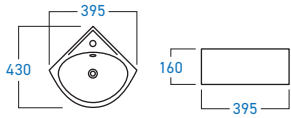

**WB-6240A**  
COUNTER TOP BASIN

**WB-6090A**  
COUNTER TOP BASIN

**WB-3003B**  
UNDER COUNTER BASIN

**WB-6231A**  
COUNTER TOP BASIN

**WB-6207A**  
COUNTER TOP BASIN

**WB-3234B**  
WALL HUNG BASIN

**WB-3232B**  
WALL HUNG BASIN