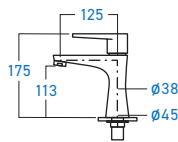

ELS-B7000M
BASIN MIXER TAP