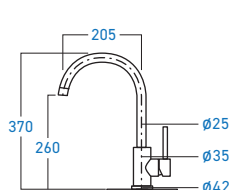

**EL-SS18P**  
MIXER TAP WITH PULL OUT SHOWER HEAD SPRAYER

STAINLESS STEEL **SUS 304**

MIXER

**EL-SS13P**  
MIXER TAP WITH PULL OUT SHOWER HEAD SPRAYER

STAINLESS STEEL **SUS 304**

MIXER

**EL-SS10P**  
MIXER TAP WITH PULL OUT SHOWER HEAD SPRAYER

STAINLESS STEEL **SUS 304**

**ELS-9700P**  
PILLAR COLD TAP

STAINLESS STEEL **SUS 304**

**ELS-9000P**  
PILLAR COLD TAP

STAINLESS STEEL **SUS 304**

**ELS-9011P**  
PILLAR COLD TAP

STAINLESS STEEL **505 304**