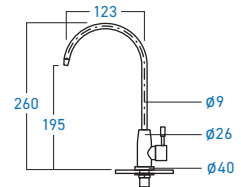

**ELS-9011W**  
WALL COLD TAP

STAINLESS STEEL **505 304**

**ELSS-9013P**  
PILLAR COLD TAP

STAINLESS STEEL **505 304**

**ELSS-9013W**  
WALL COLD TAP

STAINLESS STEEL **505 304**

**EL-SS9012P**  
PILLAR COLD TAP

STAINLESS STEEL **505 304**

**EL-SS9012W**  
WALL COLD TAP

STAINLESS STEEL **505 304**

**ELS-SS9111DT**  
WATER FILTRATION TAP

**ELS-800P**  
PILLAR COLD TAP

**ELS-800W**  
WALL COLD TAP

**ELS-889P**  
PILLAR COLD TAP