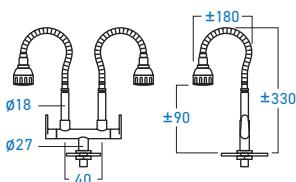

EL-SS9922P
DOUBLE FLEXIBLE PILLAR COLD TAP