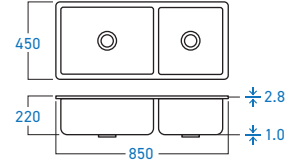

STAINLESS STEEL **SUS 304**

**ELS-1100S**  
SINGLE BOWL  
KITCHEN SINK

STAINLESS STEEL 

**ELS-1550S**  
SINGLE BOWL  
KITCHEN SINK

STAINLESS STEEL 

**ELS-1500S**  
SINGLE BOWL  
KITCHEN SINK

STAINLESS STEEL 