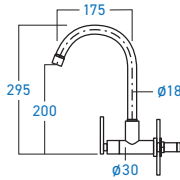

**EL-SS18P**  
MIXER TAP WITH PULL OUT SHOWER HEAD SPRAYER

STAINLESS STEEL **SUS 304**

MIXER

**EL-SS13P**  
MIXER TAP WITH PULL OUT SHOWER HEAD SPRAYER

STAINLESS STEEL **SUS 304**

MIXER

**EL-SS10P**  
MIXER TAP WITH PULL OUT SHOWER HEAD SPRAYER

STAINLESS STEEL **SUS 304**

**ELS-9700P**  
PILLAR COLD TAP

STAINLESS STEEL **SUS 304**

**ELS-9000P**  
PILLAR COLD TAP

STAINLESS STEEL **SUS 304**

**ELS-9011P**  
PILLAR COLD TAP

STAINLESS STEEL **505 304**

**ELS-9011W**  
WALL COLD TAP

STAINLESS STEEL **505 304**

**ELSS-9013P**  
PILLAR COLD TAP

STAINLESS STEEL **505 304**

**ELSS-9013W**  
WALL COLD TAP

STAINLESS STEEL **505 304**

**EL-SS9012P**  
PILLAR COLD TAP