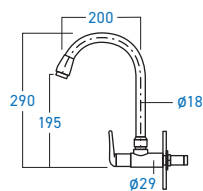

**ELS-9011W**  
WALL COLD TAP

STAINLESS STEEL **505 304**

**ELSS-9013P**  
PILLAR COLD TAP

STAINLESS STEEL **505 304**

**ELSS-9013W**  
WALL COLD TAP

STAINLESS STEEL **505 304**

**EL-SS9012P**  
PILLAR COLD TAP

STAINLESS STEEL **505 304**

**EL-SS9012W**  
WALL COLD TAP

STAINLESS STEEL **505 304**

**ELS-SS9111DT**  
WATER FILTRATION TAP

**ELS-800P**  
PILLAR COLD TAP

**ELS-800W**  
WALL COLD TAP

**ELS-889P**  
PILLAR COLD TAP

**ELS-889W**  
WALL COLD TAP

**ELS-887P**  
PILLAR COLD TAP

**ELS-887W**  
WALL COLD TAP

**ELS-918P**  
PILLAR COLD TAP

STAINLESS STEEL **SUS 304**

**EL-SS9900P**  
DOUBLE PILLAR COLD TAP

STAINLESS STEEL **SUS 304**