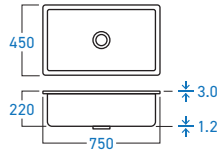

STAINLESS STEEL **SUS 304**

ELS-1820S
PREMIUM SINGLE BOWL
KITCHEN SINK