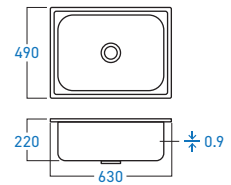

STAINLESS STEEL **SUS 304**

ELS-1190DXL
SINGLE BOWL
KITCHEN SINK

STAINLESS STEEL **SUS 304**