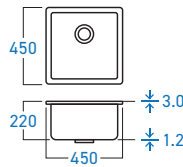

STAINLESS STEEL **SUS 304**

ELS-1700S
PREMIUM SINGLE BOWL
KITCHEN SINK