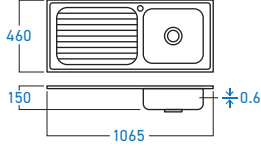

STAINLESS STEEL

ELS-1300S
DRAIN BOARD KITCHEN SINK

STAINLESS STEEL