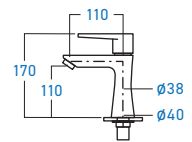

ELS-B7300M
BASIN MIXER TAP