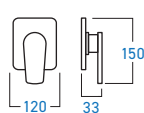

MIXER

ELS-B8300M
CONCEALED SHOWER MIXER
BRASS CHROMED