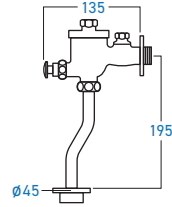

**WC-8215U**  
WALL HUNG URINAL

**WC-8216U**  
WALL HUNG URINAL

**SP-356S**  
SQUATTING PAN

**SP-355**  
SQUATTING PAN

STAINLESS STEEL **SUS 304**

**EL-SS80UF**  
SELF-CLOSING URINAL FLUSH VALVE

**EL-SS82UF**  
SELF-CLOSING URINAL FLUSH VALVE  
(BRASS CHROMED)