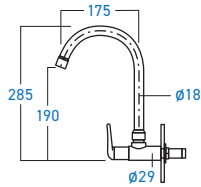

**ELS-9011W**  
WALL COLD TAP

STAINLESS STEEL **505 304**

**ELSS-9013P**  
PILLAR COLD TAP

STAINLESS STEEL **505 304**

**ELSS-9013W**  
WALL COLD TAP

STAINLESS STEEL **505 304**

**EL-SS9012P**  
PILLAR COLD TAP

STAINLESS STEEL **505 304**

**EL-SS9012W**  
WALL COLD TAP

STAINLESS STEEL **505 304**

**ELS-SS9111DT**  
WATER FILTRATION TAP

**ELS-800P**  
PILLAR COLD TAP

**ELS-800W**  
WALL COLD TAP

**ELS-889P**  
PILLAR COLD TAP

**ELS-889W**  
WALL COLD TAP

**ELS-887P**  
PILLAR COLD TAP

**ELS-887W**  
WALL COLD TAP

**ELS-918P**  
PILLAR COLD TAP

STAINLESS STEEL **SUS 304**

**EL-SS9900P**  
DOUBLE PILLAR COLD TAP

STAINLESS STEEL **SUS 304**