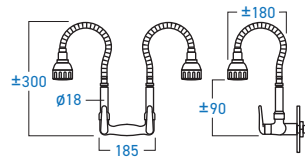

**EL-SS9100P**  
FLEXIBLE PILLAR COLD TAP

STAINLESS  
STEEL **509  
304**

**EL-SS9100W**  
FLEXIBLE WALL COLD TAP

**ELS-8800P**  
DOUBLE PILLAR COLD TAP

**ELS-8800W**  
DOUBLE WALL COLD TAP

**ELS-8822P**  
DOUBLE FLEXIBLE PILLAR  
COLD TAP