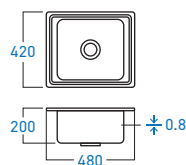

STAINLESS STEEL **SUS 304**

**ELS-1190DXL**  
SINGLE BOWL  
KITCHEN SINK

STAINLESS STEEL **SUS 304**

**ELS-1180XL**  
SINGLE BOWL  
KITCHEN SINK

STAINLESS STEEL **SUS 304**

**ELS-1130S**  
SINGLE BOWL  
KITCHEN SINK