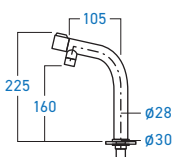

**EL-SS33B**  
BASIN COLD TAP

STAINLESS STEEL

**ELS-9800B**  
BASIN COLD TAP

STAINLESS STEEL

**ELS-9818B**  
BASIN COLD TAP

STAINLESS STEEL **SUS 304**

**EL-SS76BDA**  
SELF-CLOSING BASIN COLD TAP

STAINLESS STEEL **SUS 304**