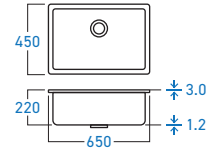

STAINLESS STEEL **SUS 304**

ELS-1810S
PREMIUM SINGLE BOWL
KITCHEN SINK