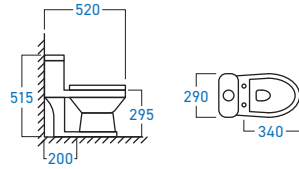

RIMLESS  
EASY-CLEAN 360

**WC-2046S**  
TWO-PIECE WASHDOWN DUAL FLUSH  
S-TRAP / P-TRAP ROUGHING-IN

RIMLESS  
EASY-CLEAN 360

**WC-2020S**  
TWO-PIECE WASHDOWN DUAL FLUSH  
S-TRAP / P-TRAP ROUGHING-IN

**WC-007K**  
KIDS SIZE TOILET BOWL  
S-TRAP ROUGHING-IN