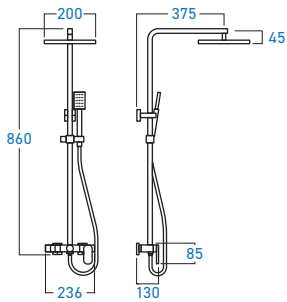

**ELS-9988B**  
BASIN COLD TAP

**ELS-112MB**  
BASIN COLD TAP

**ELS-883B**  
BASIN COLD TAP

**ELS-886W**  
WALL COLD TAP

STAINLESS STEEL **505 304**

**EL-SS9016TW**  
2-WAY COLD TAP

STAINLESS STEEL **505 304**

**EL-SS996**  
WALL COLD TAP

STAINLESS STEEL **505 304**

**EL-SS997N**  
WALL COLD TAP

STAINLESS STEEL **505 304**

**EL-SS9018AV**  
ANGLE VALVE

STAINLESS STEEL **505 304**

**EL-SS909AV**  
ANGLE VALVE

**ELS-808AV**  
ANGLE VALVE

**ELC-707AV**  
HANDLE ANGLE VALVE

STAINLESS STEEL SUS 304

**EL-SS23Q**  
3-WAY SHOWER POST  
RAIN, HAND & BATH SHOWER MIXER

STAINLESS STEEL SUS 304

**EL-SS20R**  
3-WAY SHOWER POST  
RAIN, HAND & BATH SHOWER MIXER