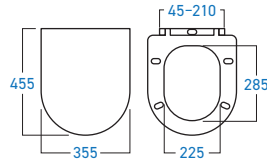

SOFT CLOSE NOISE FREE

TSC-86
TOILET SEAT COVER
PREMIUM QUALITY & HEAVY DUTY