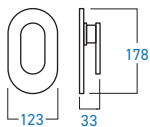

MIXER

ELS-B8000M
CONCEALED SHOWER MIXER
BRASS CHROMED