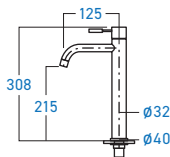

ELS-9800B
BASIN COLD TAP