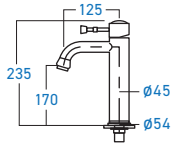

EL-388FBM
BASIN MIXER TAP (BRASS)