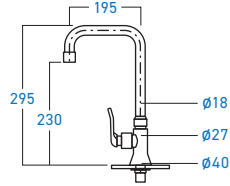

ELS-887P
PILLAR COLD TAP