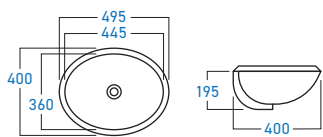

**WB-6240A**  
COUNTER TOP BASIN

**WB-6090A**  
COUNTER TOP BASIN

**WB-3003B**  
UNDER COUNTER BASIN

**WB-6231A**  
COUNTER TOP BASIN

**WB-6207A**  
COUNTER TOP BASIN

**WB-3234B**  
WALL HUNG BASIN

**WB-3232B**  
WALL HUNG BASIN