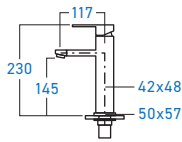

EL-SS6005
BASIN MIXER TAP