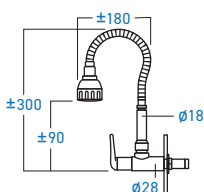

**EL-SS9100P**  
FLEXIBLE PILLAR COLD TAP

STAINLESS  
STEEL **509  
304**

**EL-SS9100W**  
FLEXIBLE WALL COLD TAP

**ELS-8800P**  
DOUBLE PILLAR COLD TAP

**ELS-8800W**  
DOUBLE WALL COLD TAP

**ELS-8822P**  
DOUBLE FLEXIBLE PILLAR  
COLD TAP

**ELS-8822W**  
DOUBLE FLEXIBLE WALL  
COLD TAP

**ELS-938P**  
FLEXIBLE PILLAR COLD TAP

**ELS-938W**  
FLEXIBLE WALL COLD TAP

**S-101**  
BRASS FAUCET VALVE

**"The only important thing about design is how it relates to people."**