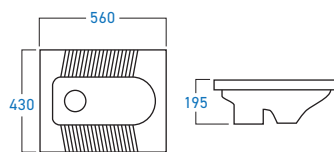

RIMLESS
EASY-CLEAN 360

RIMLESS
EASY-CLEAN 360

RIMLESS
EASY-CLEAN 360

RIMLESS
EASY-CLEAN 360