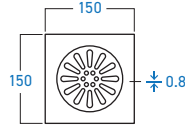

ELS-7116 ANTI
ANTIPEST FLOOR TRAP

STAINLESS STEEL