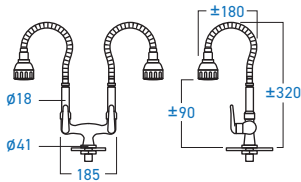

**EL-SS9100P**  
FLEXIBLE PILLAR COLD TAP

STAINLESS  
STEEL **509  
304**

**EL-SS9100W**  
FLEXIBLE WALL COLD TAP

**ELS-8800P**  
DOUBLE PILLAR COLD TAP

**ELS-8800W**  
DOUBLE WALL COLD TAP

**ELS-8822P**  
DOUBLE FLEXIBLE PILLAR  
COLD TAP