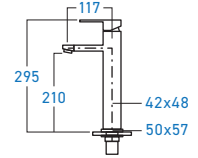

**S-610**  
SCREWS FOR CERAMIC BASINS

**"Design is how it works."**

- STEVE JOBS

MIXER

**EL-388FBM**  
BASIN MIXER TAP (BRASS)

MIXER

**EL-399KBM**  
BASIN MIXER TAP (BRASS)

STAINLESS STEEL MIXER