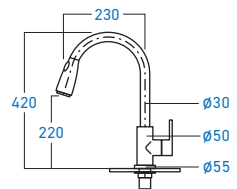

**EL-SS18P**  
MIXER TAP WITH PULL OUT SHOWER HEAD SPRAYER

STAINLESS STEEL **SUS 304**

MIXER

**EL-SS13P**  
MIXER TAP WITH PULL OUT SHOWER HEAD SPRAYER

STAINLESS STEEL **SUS 304**

MIXER

**EL-SS10P**  
MIXER TAP WITH PULL OUT SHOWER HEAD SPRAYER