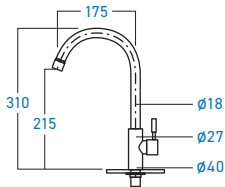

**ELS-9011W**  
WALL COLD TAP

STAINLESS STEEL **505 304**

**ELSS-9013P**  
PILLAR COLD TAP

STAINLESS STEEL **505 304**

**ELSS-9013W**  
WALL COLD TAP

STAINLESS STEEL **505 304**

**EL-SS9012P**  
PILLAR COLD TAP

STAINLESS STEEL **505 304**

**EL-SS9012W**  
WALL COLD TAP

STAINLESS STEEL **505 304**

**ELS-SS9111DT**  
WATER FILTRATION TAP

**ELS-800P**  
PILLAR COLD TAP

**ELS-800W**  
WALL COLD TAP

**ELS-889P**  
PILLAR COLD TAP