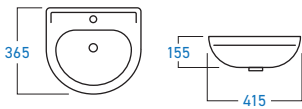

WB-3235B
WALL HUNG BASIN