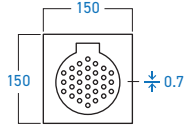

STAINLESS STEEL 

**BFC-1065DSR**  
DOUBLE-DECK RECTANGLE WALL SHELF

STAINLESS STEEL 

**BFC-03**  
TOWEL RING

STAINLESS STEEL 

**BFC-04**  
HOOK

STAINLESS STEEL 

**ELS-7111 SOCIET**  
FLOOR TRAP