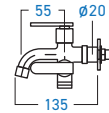

**ELS-9988B**  
BASIN COLD TAP

**ELS-112MB**  
BASIN COLD TAP

**ELS-883B**  
BASIN COLD TAP

**ELS-886W**  
WALL COLD TAP

STAINLESS STEEL **505 304**

**EL-SS9016TW**  
2-WAY COLD TAP

STAINLESS STEEL **505 304**