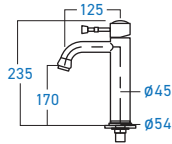

**S-610**  
SCREWS FOR CERAMIC BASINS

**"Design is how it works."**

- STEVE JOBS

MIXER

**EL-388FBM**  
BASIN MIXER TAP (BRASS)

MIXER

**EL-399KBM**  
BASIN MIXER TAP (BRASS)

STAINLESS STEEL MIXER