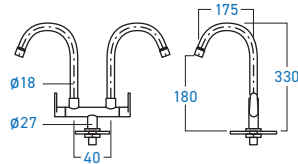

**ELS-9011W**  
WALL COLD TAP

STAINLESS STEEL **505 304**

**ELSS-9013P**  
PILLAR COLD TAP

STAINLESS STEEL **505 304**

**ELSS-9013W**  
WALL COLD TAP

STAINLESS STEEL **505 304**

**EL-SS9012P**  
PILLAR COLD TAP

STAINLESS STEEL **505 304**

**EL-SS9012W**  
WALL COLD TAP

STAINLESS STEEL **505 304**

**ELS-SS9111DT**  
WATER FILTRATION TAP

**ELS-800P**  
PILLAR COLD TAP

**ELS-800W**  
WALL COLD TAP

**ELS-889P**  
PILLAR COLD TAP

**ELS-889W**  
WALL COLD TAP

**ELS-887P**  
PILLAR COLD TAP

**ELS-887W**  
WALL COLD TAP

**ELS-918P**  
PILLAR COLD TAP

STAINLESS STEEL **SUS 304**

**EL-SS9900P**  
DOUBLE PILLAR COLD TAP

STAINLESS STEEL **SUS 304**