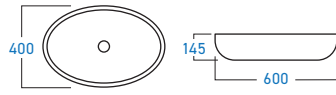

**WB-6240A**  
COUNTER TOP BASIN

**WB-6090A**  
COUNTER TOP BASIN

**WB-3003B**  
UNDER COUNTER BASIN

**WB-6231A**  
COUNTER TOP BASIN

**WB-6207A**  
COUNTER TOP BASIN

**WB-3234B**  
WALL HUNG BASIN

**WB-3232B**  
WALL HUNG BASIN