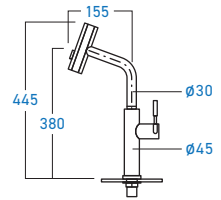

EL-SS28P
PREMIUM MULTIFUNCTIONAL MIXER TAP