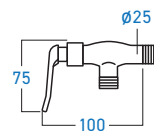

**EL-SS996**  
WALL COLD TAP

STAINLESS STEEL **505 304**

**EL-SS997N**  
WALL COLD TAP

STAINLESS STEEL **505 304**

**EL-SS9018AV**  
ANGLE VALVE

STAINLESS STEEL **505 304**

**EL-SS909AV**  
ANGLE VALVE

**ELS-808AV**  
ANGLE VALVE