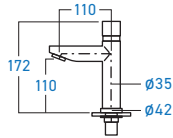

**EL-SS33B**  
BASIN COLD TAP

STAINLESS STEEL

**ELS-9800B**  
BASIN COLD TAP

STAINLESS STEEL

**ELS-9818B**  
BASIN COLD TAP

STAINLESS STEEL **SUS 304**

**EL-SS76BDA**  
SELF-CLOSING BASIN COLD TAP

STAINLESS STEEL **SUS 304**