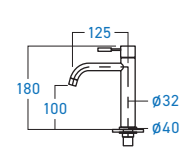

**EL-SS33B**  
BASIN COLD TAP

STAINLESS STEEL

**ELS-9800B**  
BASIN COLD TAP

STAINLESS STEEL

**ELS-9818B**  
BASIN COLD TAP

STAINLESS STEEL **SUS 304**

**EL-SS76BDA**  
SELF-CLOSING BASIN COLD TAP

STAINLESS STEEL **SUS 304**