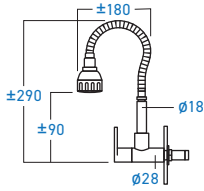

STAINLESS
STEEL **509
304**

EL-SS9100W
FLEXIBLE WALL COLD TAP