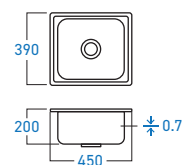

STAINLESS STEEL **SUS 304**

ELS-1100S
SINGLE BOWL
KITCHEN SINK