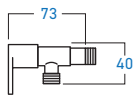

**EL-SS996**  
WALL COLD TAP

STAINLESS STEEL **505 304**

**EL-SS997N**  
WALL COLD TAP

STAINLESS STEEL **505 304**

**EL-SS9018AV**  
ANGLE VALVE

STAINLESS STEEL **505 304**

**EL-SS909AV**  
ANGLE VALVE

**ELS-808AV**  
ANGLE VALVE