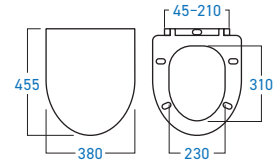

TSC-069
TOILET SEAT COVER
PREMIUM QUALITY & HEAVY DUTY