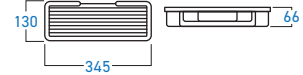

STAINLESS STEEL 

**BFC-16TR**  
FOLDABLE TOWEL RACK

STAINLESS STEEL 

**BFC-1054SST**  
TRIANGLE WALL SHELF

STAINLESS STEEL 

**BFC-1055DST**  
DOUBLE-DECK TRIANGLE WALL SHELF

STAINLESS STEEL 

**BFC-1064SSR**  
RECTANGLE WALL SHELF