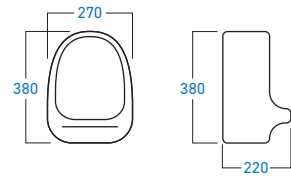

RIMLESS  
EASY-CLEAN 360

**WC-2046S**  
TWO-PIECE WASHDOWN DUAL FLUSH  
S-TRAP / P-TRAP ROUGHING-IN

RIMLESS  
EASY-CLEAN 360

**WC-2020S**  
TWO-PIECE WASHDOWN DUAL FLUSH  
S-TRAP / P-TRAP ROUGHING-IN

**WC-007K**  
KIDS SIZE TOILET BOWL  
S-TRAP ROUGHING-IN