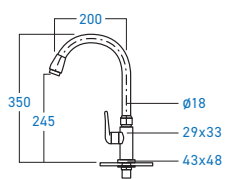

**ELS-9011W**  
WALL COLD TAP

STAINLESS STEEL **505 304**

**ELSS-9013P**  
PILLAR COLD TAP

STAINLESS STEEL **505 304**

**ELSS-9013W**  
WALL COLD TAP

STAINLESS STEEL **505 304**

**EL-SS9012P**  
PILLAR COLD TAP

STAINLESS STEEL **505 304**

**EL-SS9012W**  
WALL COLD TAP

STAINLESS STEEL **505 304**

**ELS-SS9111DT**  
WATER FILTRATION TAP

**ELS-800P**  
PILLAR COLD TAP

**ELS-800W**  
WALL COLD TAP

**ELS-889P**  
PILLAR COLD TAP