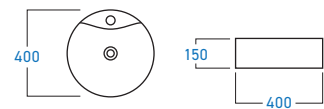

**WB-6240A**  
COUNTER TOP BASIN

**WB-6090A**  
COUNTER TOP BASIN

**WB-3003B**  
UNDER COUNTER BASIN

**WB-6231A**  
COUNTER TOP BASIN

**WB-6207A**  
COUNTER TOP BASIN

**WB-3234B**  
WALL HUNG BASIN

**WB-3232B**  
WALL HUNG BASIN