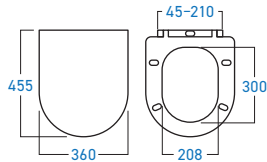

SOFT CLOSE NOISE FREE

TSC-37
TOILET SEAT COVER
PREMIUM QUALITY & HEAVY DUTY