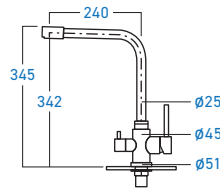

EL-SS19P
3-WAY MIXER TAP WITH FILTRATION FUNCTION