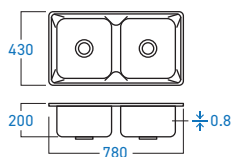

ELS-1220D
DOUBLE BOWL
KITCHEN SINK

STAINLESS STEEL