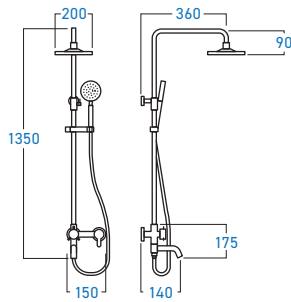

**ELS-9988B**  
BASIN COLD TAP

**ELS-112MB**  
BASIN COLD TAP

**ELS-883B**  
BASIN COLD TAP

**ELS-886W**  
WALL COLD TAP

STAINLESS STEEL **505 304**

**EL-SS9016TW**  
2-WAY COLD TAP

STAINLESS STEEL **505 304**

**EL-SS996**  
WALL COLD TAP

STAINLESS STEEL **505 304**

**EL-SS997N**  
WALL COLD TAP

STAINLESS STEEL **505 304**

**EL-SS9018AV**  
ANGLE VALVE

STAINLESS STEEL **505 304**

**EL-SS909AV**  
ANGLE VALVE

**ELS-808AV**  
ANGLE VALVE

**ELC-707AV**  
HANDLE ANGLE VALVE

STAINLESS STEEL SUS 304

**EL-SS23Q**  
3-WAY SHOWER POST  
RAIN, HAND & BATH SHOWER MIXER

STAINLESS STEEL SUS 304

**EL-SS20R**  
3-WAY SHOWER POST  
RAIN, HAND & BATH SHOWER MIXER