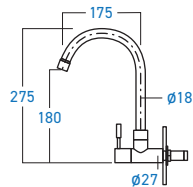

**ELS-9011W**  
WALL COLD TAP

STAINLESS STEEL **505 304**

**ELSS-9013P**  
PILLAR COLD TAP

STAINLESS STEEL **505 304**

**ELSS-9013W**  
WALL COLD TAP

STAINLESS STEEL **505 304**

**EL-SS9012P**  
PILLAR COLD TAP

STAINLESS STEEL **505 304**

**EL-SS9012W**  
WALL COLD TAP

STAINLESS STEEL **505 304**

**ELS-SS9111DT**  
WATER FILTRATION TAP

**ELS-800P**  
PILLAR COLD TAP

**ELS-800W**  
WALL COLD TAP

**ELS-889P**  
PILLAR COLD TAP