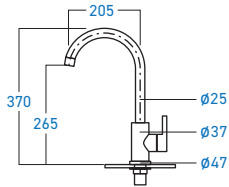

**ELS-9011W**  
WALL COLD TAP

STAINLESS STEEL **505 304**

**ELSS-9013P**  
PILLAR COLD TAP

STAINLESS STEEL **505 304**

**ELSS-9013W**  
WALL COLD TAP

STAINLESS STEEL **505 304**

**EL-SS9012P**  
PILLAR COLD TAP

STAINLESS STEEL **505 304**

**EL-SS9012W**  
WALL COLD TAP

STAINLESS STEEL **505 304**

**ELS-SS9111DT**  
WATER FILTRATION TAP

**ELS-800P**  
PILLAR COLD TAP

**ELS-800W**  
WALL COLD TAP

**ELS-889P**  
PILLAR COLD TAP

**ELS-889W**  
WALL COLD TAP

**ELS-887P**  
PILLAR COLD TAP

**ELS-887W**  
WALL COLD TAP

**ELS-918P**  
PILLAR COLD TAP

STAINLESS STEEL **SUS 304**

**EL-SS9900P**  
DOUBLE PILLAR COLD TAP

STAINLESS STEEL **SUS 304**