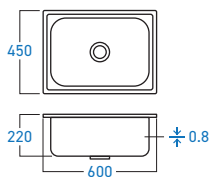

ELS-1180XL
SINGLE BOWL
KITCHEN SINK

STAINLESS STEEL **SUS 304**