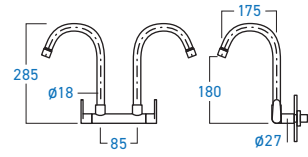

**ELS-9011W**  
WALL COLD TAP

STAINLESS STEEL **505 304**

**ELSS-9013P**  
PILLAR COLD TAP

STAINLESS STEEL **505 304**

**ELSS-9013W**  
WALL COLD TAP

STAINLESS STEEL **505 304**

**EL-SS9012P**  
PILLAR COLD TAP

STAINLESS STEEL **505 304**

**EL-SS9012W**  
WALL COLD TAP

STAINLESS STEEL **505 304**

**ELS-SS9111DT**  
WATER FILTRATION TAP

**ELS-800P**  
PILLAR COLD TAP

**ELS-800W**  
WALL COLD TAP

**ELS-889P**  
PILLAR COLD TAP

**ELS-889W**  
WALL COLD TAP

**ELS-887P**  
PILLAR COLD TAP

**ELS-887W**  
WALL COLD TAP

**ELS-918P**  
PILLAR COLD TAP

STAINLESS STEEL **SUS 304**

**EL-SS9900P**  
DOUBLE PILLAR COLD TAP

STAINLESS STEEL **SUS 304**