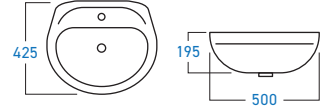

**WB-6240A**  
COUNTER TOP BASIN

**WB-6090A**  
COUNTER TOP BASIN

**WB-3003B**  
UNDER COUNTER BASIN

**WB-6231A**  
COUNTER TOP BASIN

**WB-6207A**  
COUNTER TOP BASIN

**WB-3234B**  
WALL HUNG BASIN

**WB-3232B**  
WALL HUNG BASIN