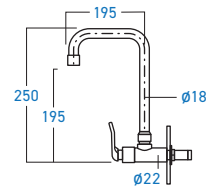

ELS-887W
WALL COLD TAP