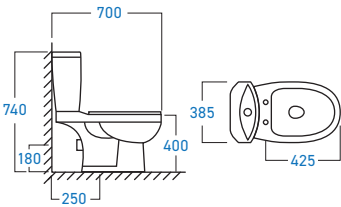

RIMLESS
EASY-CLEAN 360

WC-2020S
TWO-PIECE WASHDOWN DUAL FLUSH
S-TRAP / P-TRAP ROUGHING-IN