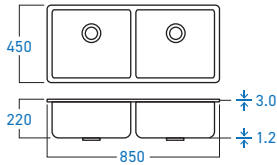

STAINLESS STEEL

ELS-1880D
PREMIUM DOUBLE BOWL
KITCHEN SINK

STAINLESS STEEL