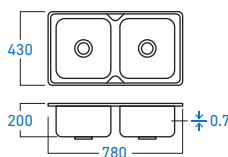

ELS-1200D
DOUBLE BOWL
KITCHEN SINK

"If you're interested in design, the best thing to do is observe how people interact with each other and the things they use."

- JULIE ZHUO