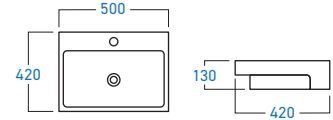

WB-6085A
SEMI-RECESSED BASIN