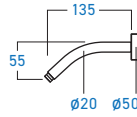

ELS-8010SA
SHOWER ARM