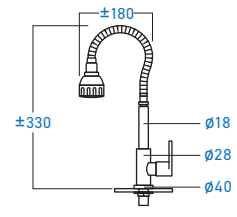

**EL-SS9900W**  
DOUBLE WALL COLD TAP

STAINLESS STEEL **SUS 304**

**EL-SS9922P**  
DOUBLE FLEXIBLE PILLAR COLD TAP

STAINLESS STEEL **SUS 304**

**EL-SS9922W**  
DOUBLE FLEXIBLE WALL COLD TAP

STAINLESS STEEL **SUS 304**