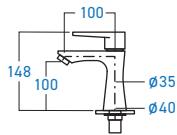

ELS-9982B
BASIN COLD TAP