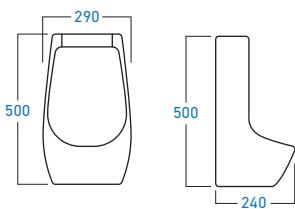

RIMLESS
EASY-CLEAN 360

RIMLESS
EASY-CLEAN 360

RIMLESS
EASY-CLEAN 360

RIMLESS
EASY-CLEAN 360