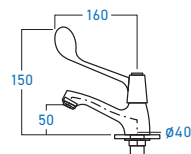

**EL-SS73WDA**  
SELF-CLOSING WALL COLD TAP

**EL-SS78BDA**  
SELF-CLOSING BASIN COLD TAP

**ELS-9982B**  
BASIN COLD TAP

**ELS-9983B**  
BASIN COLD TAP

**ELS-9986B**  
BASIN COLD TAP

**ELS-9987B**  
BASIN COLD TAP

**ELS-9988B**  
BASIN COLD TAP

**ELS-112MB**  
BASIN COLD TAP

**ELS-883B**  
BASIN COLD TAP

**ELS-886W**  
WALL COLD TAP

STAINLESS STEEL **505 304**

**EL-SS9016TW**  
2-WAY COLD TAP

STAINLESS STEEL **505 304**