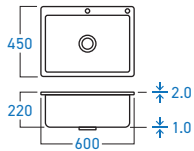

STAINLESS STEEL **SUS 304**

ELS-1800S
PREMIUM SINGLE BOWL
KITCHEN SINK