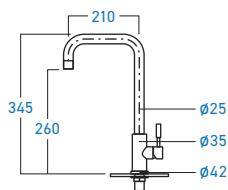

ELS-9700P
PILLAR COLD TAP