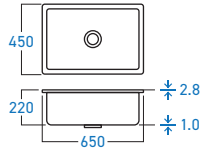

STAINLESS STEEL **SUS 304**

ELS-1900SNB
BLACK NANO SINGLE BOWL
KITCHEN SINK