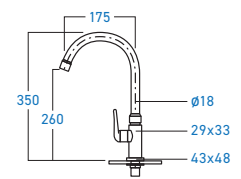

**ELS-9011W**  
WALL COLD TAP

STAINLESS STEEL **505 304**

**ELSS-9013P**  
PILLAR COLD TAP

STAINLESS STEEL **505 304**

**ELSS-9013W**  
WALL COLD TAP

STAINLESS STEEL **505 304**

**EL-SS9012P**  
PILLAR COLD TAP

STAINLESS STEEL **505 304**

**EL-SS9012W**  
WALL COLD TAP

STAINLESS STEEL **505 304**

**ELS-SS9111DT**  
WATER FILTRATION TAP

**ELS-800P**  
PILLAR COLD TAP

**ELS-800W**  
WALL COLD TAP

**ELS-889P**  
PILLAR COLD TAP

**ELS-889W**  
WALL COLD TAP

**ELS-887P**  
PILLAR COLD TAP

**ELS-887W**  
WALL COLD TAP

**ELS-918P**  
PILLAR COLD TAP

STAINLESS STEEL **SUS 304**

**EL-SS9900P**  
DOUBLE PILLAR COLD TAP

STAINLESS STEEL **SUS 304**