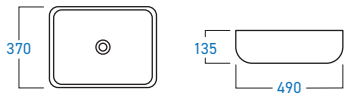

WB-6210A
COUNTER TOP BASIN