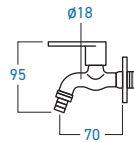

EL-SS997N
WALL COLD TAP