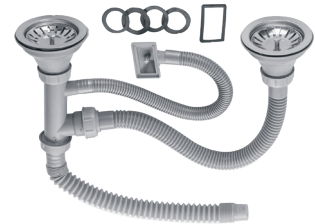

**S-601**  
KITCHEN SINK STRAINER

**S-602**  
OVERFLOW FOR KITCHEN SINK  
(SINGLE BOWL)

**S-603**  
OVERFLOW FOR KITCHEN SINK  
(DOUBLE BOWL)

**S-604**  
KITCHEN SINK ADJUSTABLE BASKET

**S-605**  
CONCEALED KITCHEN SINK LIQUID  
SOAP DISPENSER