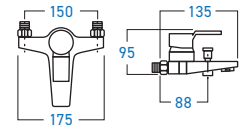

MIXER

ELS-B5500M
BATH & SHOWER MIXER
BRASS CHROMED