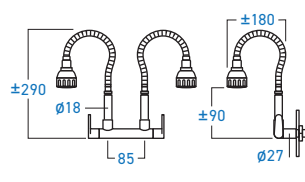

**EL-SS9900W**  
DOUBLE WALL COLD TAP

STAINLESS STEEL **SUS 304**

**EL-SS9922P**  
DOUBLE FLEXIBLE PILLAR COLD TAP

STAINLESS STEEL **SUS 304**

**EL-SS9922W**  
DOUBLE FLEXIBLE WALL COLD TAP

STAINLESS STEEL **SUS 304**