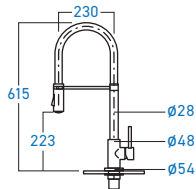

EL-SS18P
MIXER TAP WITH PULL OUT SHOWER HEAD SPRAYER