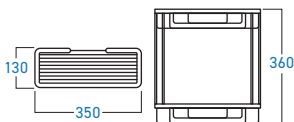

STAINLESS STEEL

BFC-1065DSR
DOUBLE-DECK RECTANGLE WALL SHELF