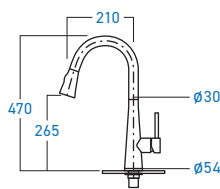

**EL-SS18P**  
MIXER TAP WITH PULL OUT SHOWER HEAD SPRAYER

STAINLESS STEEL **SUS 304**

MIXER

**EL-SS13P**  
MIXER TAP WITH PULL OUT SHOWER HEAD SPRAYER

STAINLESS STEEL **SUS 304**

MIXER

**EL-SS10P**  
MIXER TAP WITH PULL OUT SHOWER HEAD SPRAYER