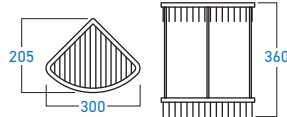

STAINLESS STEEL 

**BFC-16TR**  
FOLDABLE TOWEL RACK

STAINLESS STEEL 

**BFC-1054SST**  
TRIANGLE WALL SHELF

STAINLESS STEEL 

**BFC-1055DST**  
DOUBLE-DECK TRIANGLE WALL SHELF

STAINLESS STEEL 

**BFC-1064SSR**  
RECTANGLE WALL SHELF