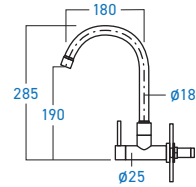

**EL-SS18P**  
MIXER TAP WITH PULL OUT SHOWER HEAD SPRAYER

STAINLESS STEEL **SUS 304**

MIXER

**EL-SS13P**  
MIXER TAP WITH PULL OUT SHOWER HEAD SPRAYER

STAINLESS STEEL **SUS 304**

MIXER

**EL-SS10P**  
MIXER TAP WITH PULL OUT SHOWER HEAD SPRAYER

STAINLESS STEEL **SUS 304**

**ELS-9700P**  
PILLAR COLD TAP

STAINLESS STEEL **SUS 304**

**ELS-9000P**  
PILLAR COLD TAP

STAINLESS STEEL **SUS 304**

**ELS-9011P**  
PILLAR COLD TAP

STAINLESS STEEL **505 304**

**ELS-9011W**  
WALL COLD TAP

STAINLESS STEEL **505 304**

**ELSS-9013P**  
PILLAR COLD TAP

STAINLESS STEEL **505 304**

**ELSS-9013W**  
WALL COLD TAP

STAINLESS STEEL **505 304**

**EL-SS9012P**  
PILLAR COLD TAP