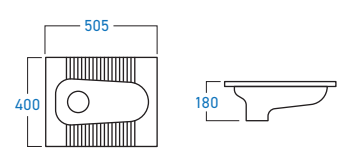

RIMLESS
EASY-CLEAN 360

RIMLESS
EASY-CLEAN 360

RIMLESS
EASY-CLEAN 360

RIMLESS
EASY-CLEAN 360