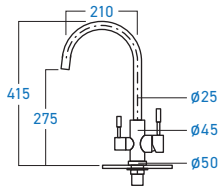

**EMX68**  
CONCEALED STOP VALVE WITH ABS CROWN HANDLE. AVAILABLE IN 1/2" ONLY

**EM68R**  
CONCEALED STOP VALVE WITH ABS ROSE HANDLE. AVAILABLE IN 1/2" & 3/4"

**EM68X**  
CONCEALED STOP VALVE WITH HEAVY DUTY METAL CROSS HANDLE. AVAILABLE IN 1/2" & 3/4"

**S-607**  
PVC REINFORCED FLEXIBLE HOSE (8", 10", 12", 14", 16", 18", 24", 30", 36", 48", 60")

**S-608**  
SEAL TAPE 19 MM X 0.13 MM X 30 METER

Kitchen

STAINLESS STEEL **SUS 304**

MIXER

**EL-SS20P**  
3-WAY MIXER TAP WITH FILTRATION FUNCTION