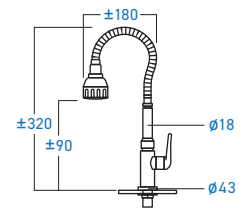

ELS-938P
FLEXIBLE PILLAR COLD TAP