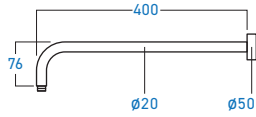

STAINLESS STEEL **SUS 304**

ELS-8012SA
SHOWER ARM

STAINLESS STEEL **SUS 304**