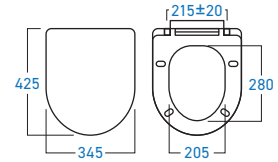

SOFT CLOSE NOISE FREE

TSC-20
TOILET SEAT COVER
PREMIUM QUALITY & MEDIUM DUTY