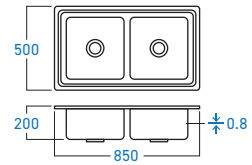

**ELS-1960DNB**  
BLACK NANO DOUBLE BOWL  
KITCHEN SINK

STAINLESS STEEL 

**ELS-1880D**  
PREMIUM DOUBLE BOWL  
KITCHEN SINK

STAINLESS STEEL 

**ELS-1860D**  
PREMIUM DOUBLE BOWL  
KITCHEN SINK

STAINLESS STEEL 