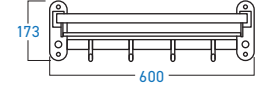

STAINLESS STEEL

BFC-16TR
FOLDABLE TOWEL RACK

STAINLESS STEEL