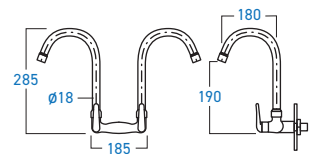

**EL-SS9100P**  
FLEXIBLE PILLAR COLD TAP

STAINLESS  
STEEL **509  
304**

**EL-SS9100W**  
FLEXIBLE WALL COLD TAP

**ELS-8800P**  
DOUBLE PILLAR COLD TAP

**ELS-8800W**  
DOUBLE WALL COLD TAP

**ELS-8822P**  
DOUBLE FLEXIBLE PILLAR  
COLD TAP

**ELS-8822W**  
DOUBLE FLEXIBLE WALL  
COLD TAP

**ELS-938P**  
FLEXIBLE PILLAR COLD TAP

**ELS-938W**  
FLEXIBLE WALL COLD TAP

**S-101**  
BRASS FAUCET VALVE

**"The only important thing about design is how it relates to people."**