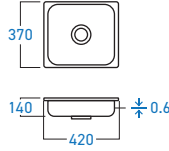

STAINLESS STEEL

ELS-1500S
SINGLE BOWL
KITCHEN SINK