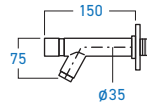

**EL-SS33B**  
BASIN COLD TAP

STAINLESS STEEL

**ELS-9800B**  
BASIN COLD TAP

STAINLESS STEEL

**ELS-9818B**  
BASIN COLD TAP

STAINLESS STEEL **SUS 304**

**EL-SS76BDA**  
SELF-CLOSING BASIN COLD TAP

STAINLESS STEEL **SUS 304**